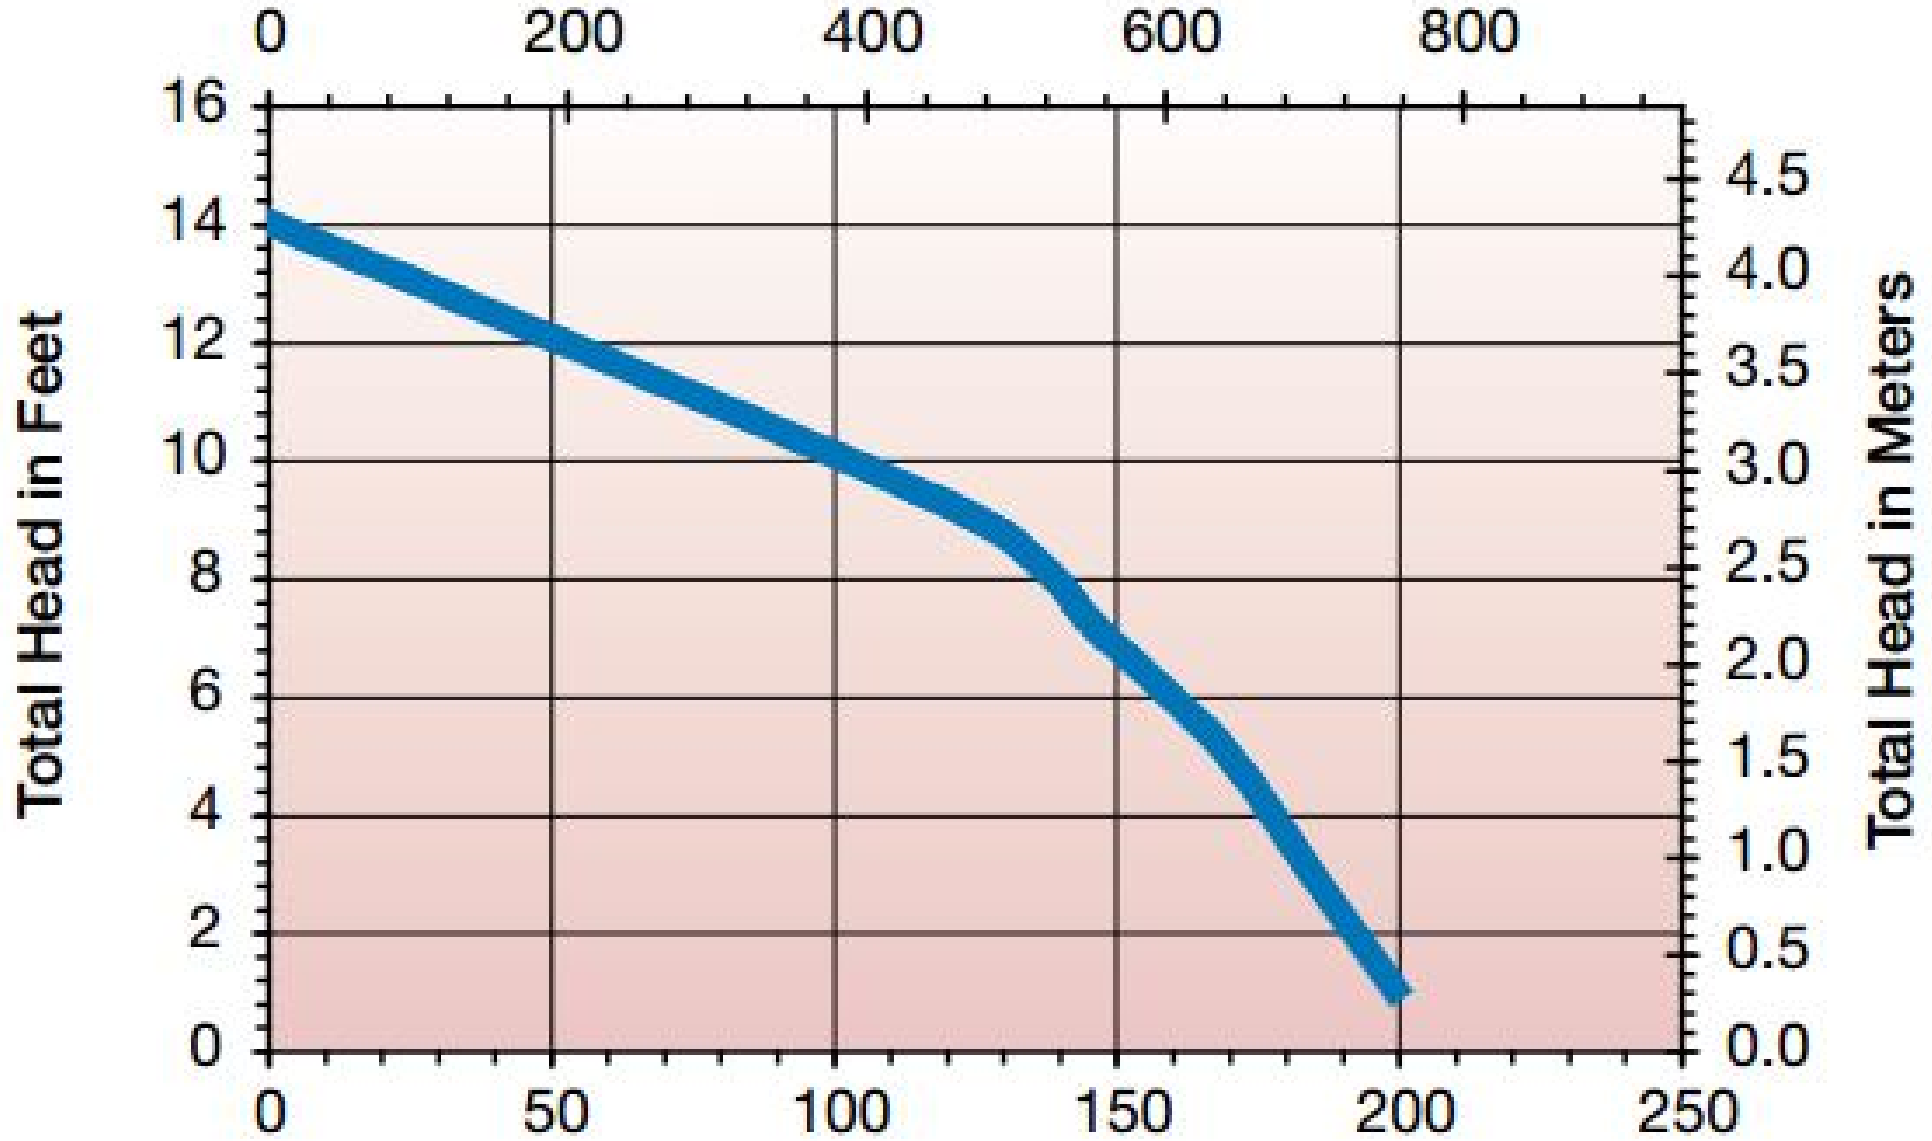

Capacity - Liters per Hour

Capacity - Gallons per Hour