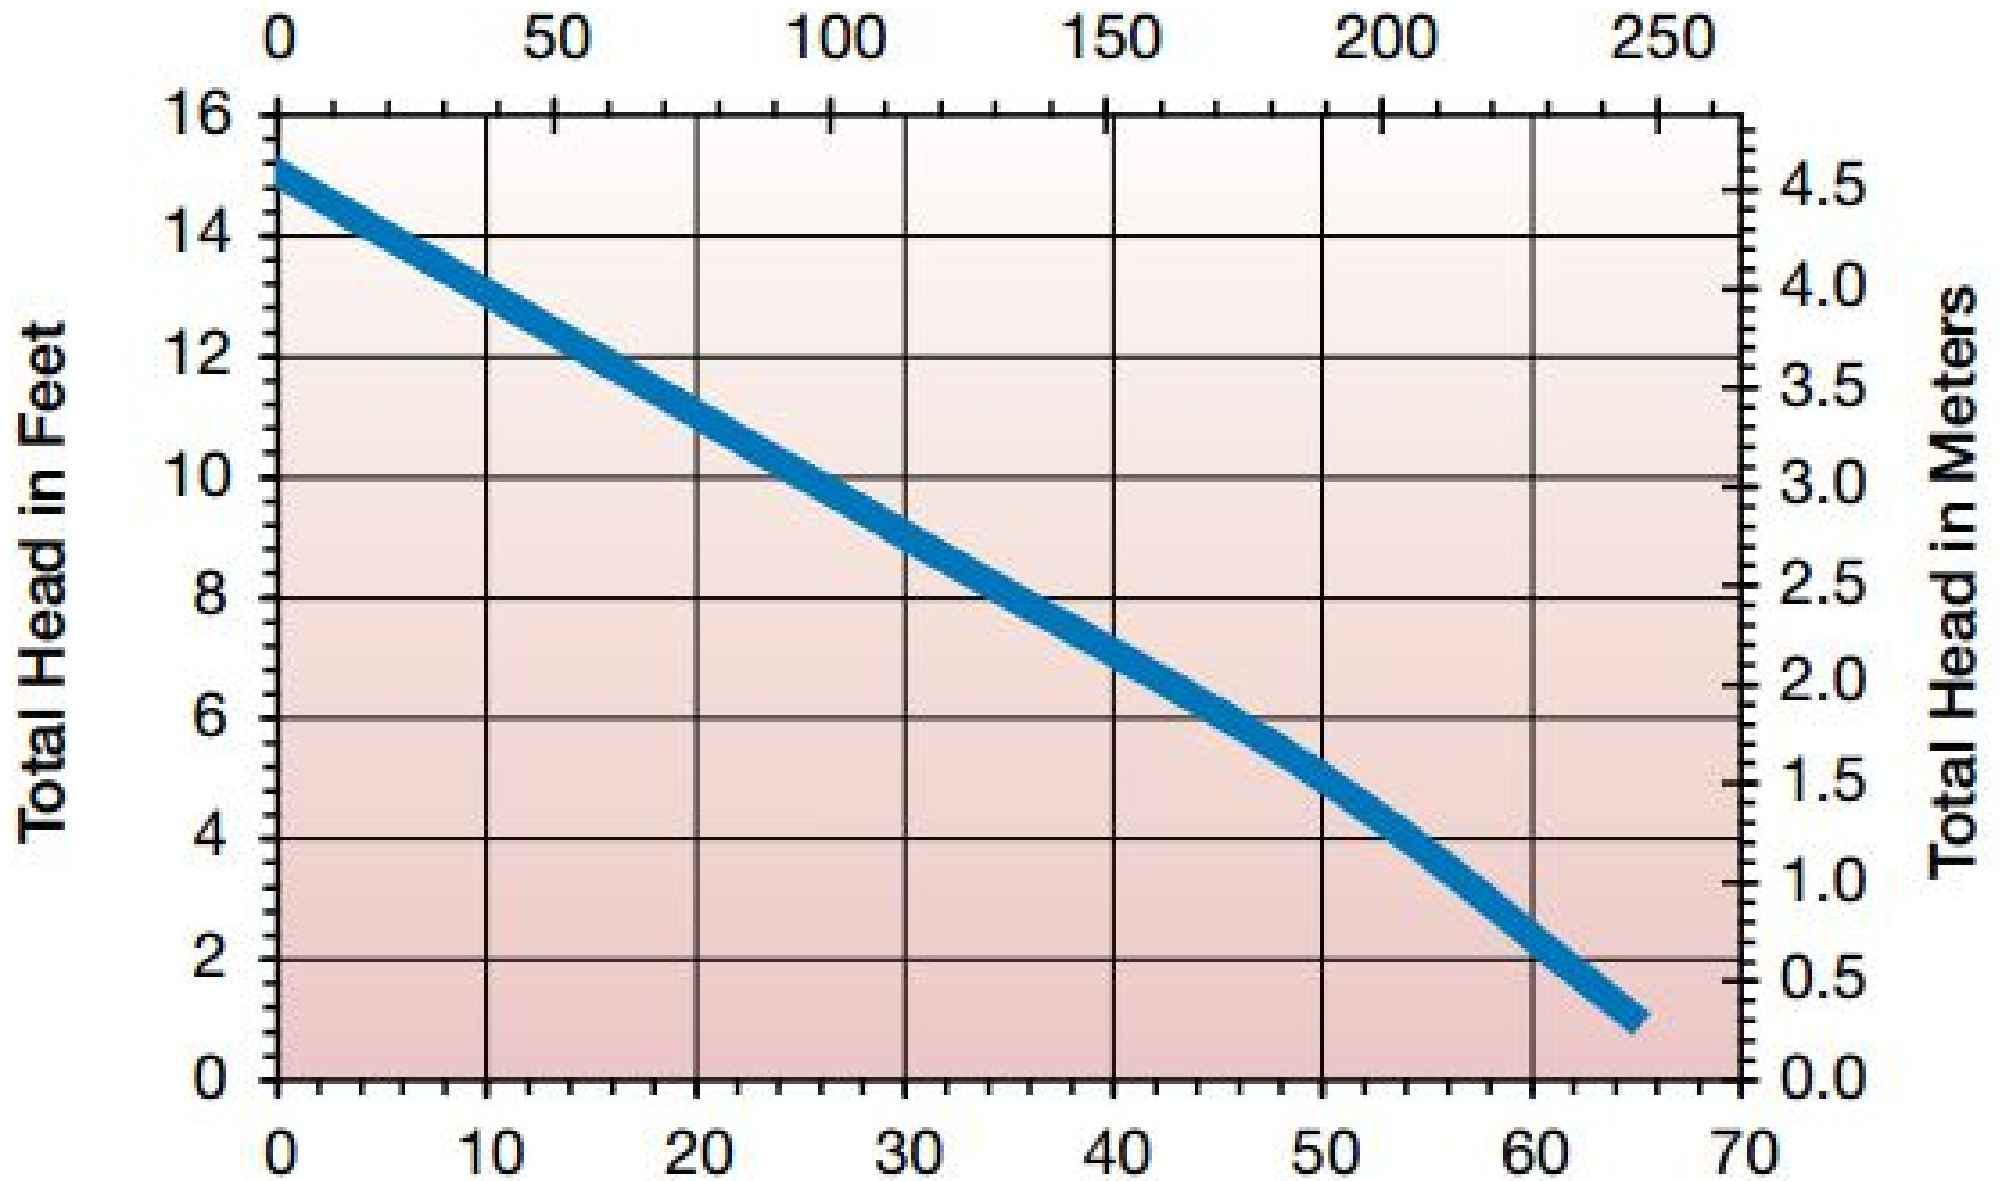

Capacity - Liters per Hour

Capacity - Gallons per Hour