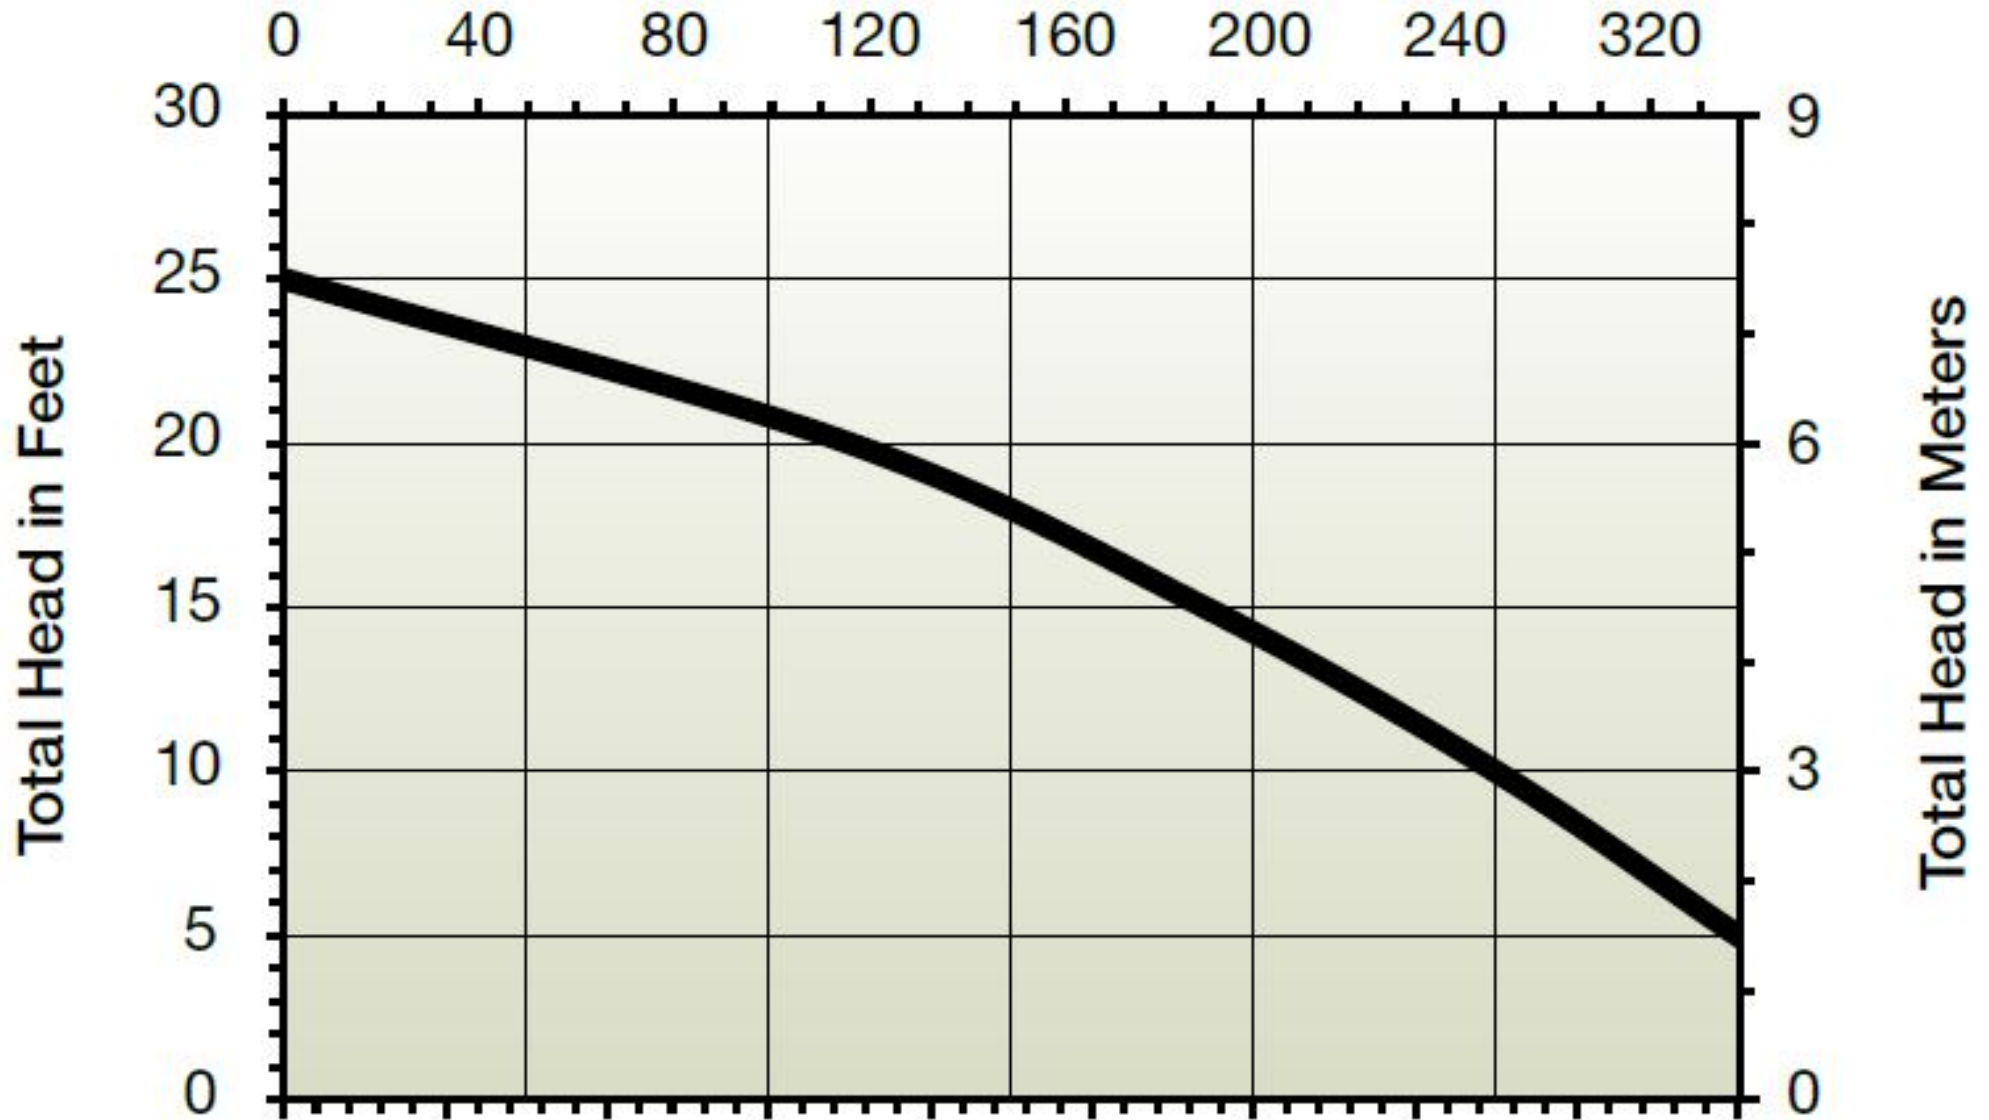

Capacity - Liters per Minute

Capacity - Gallons per Minute