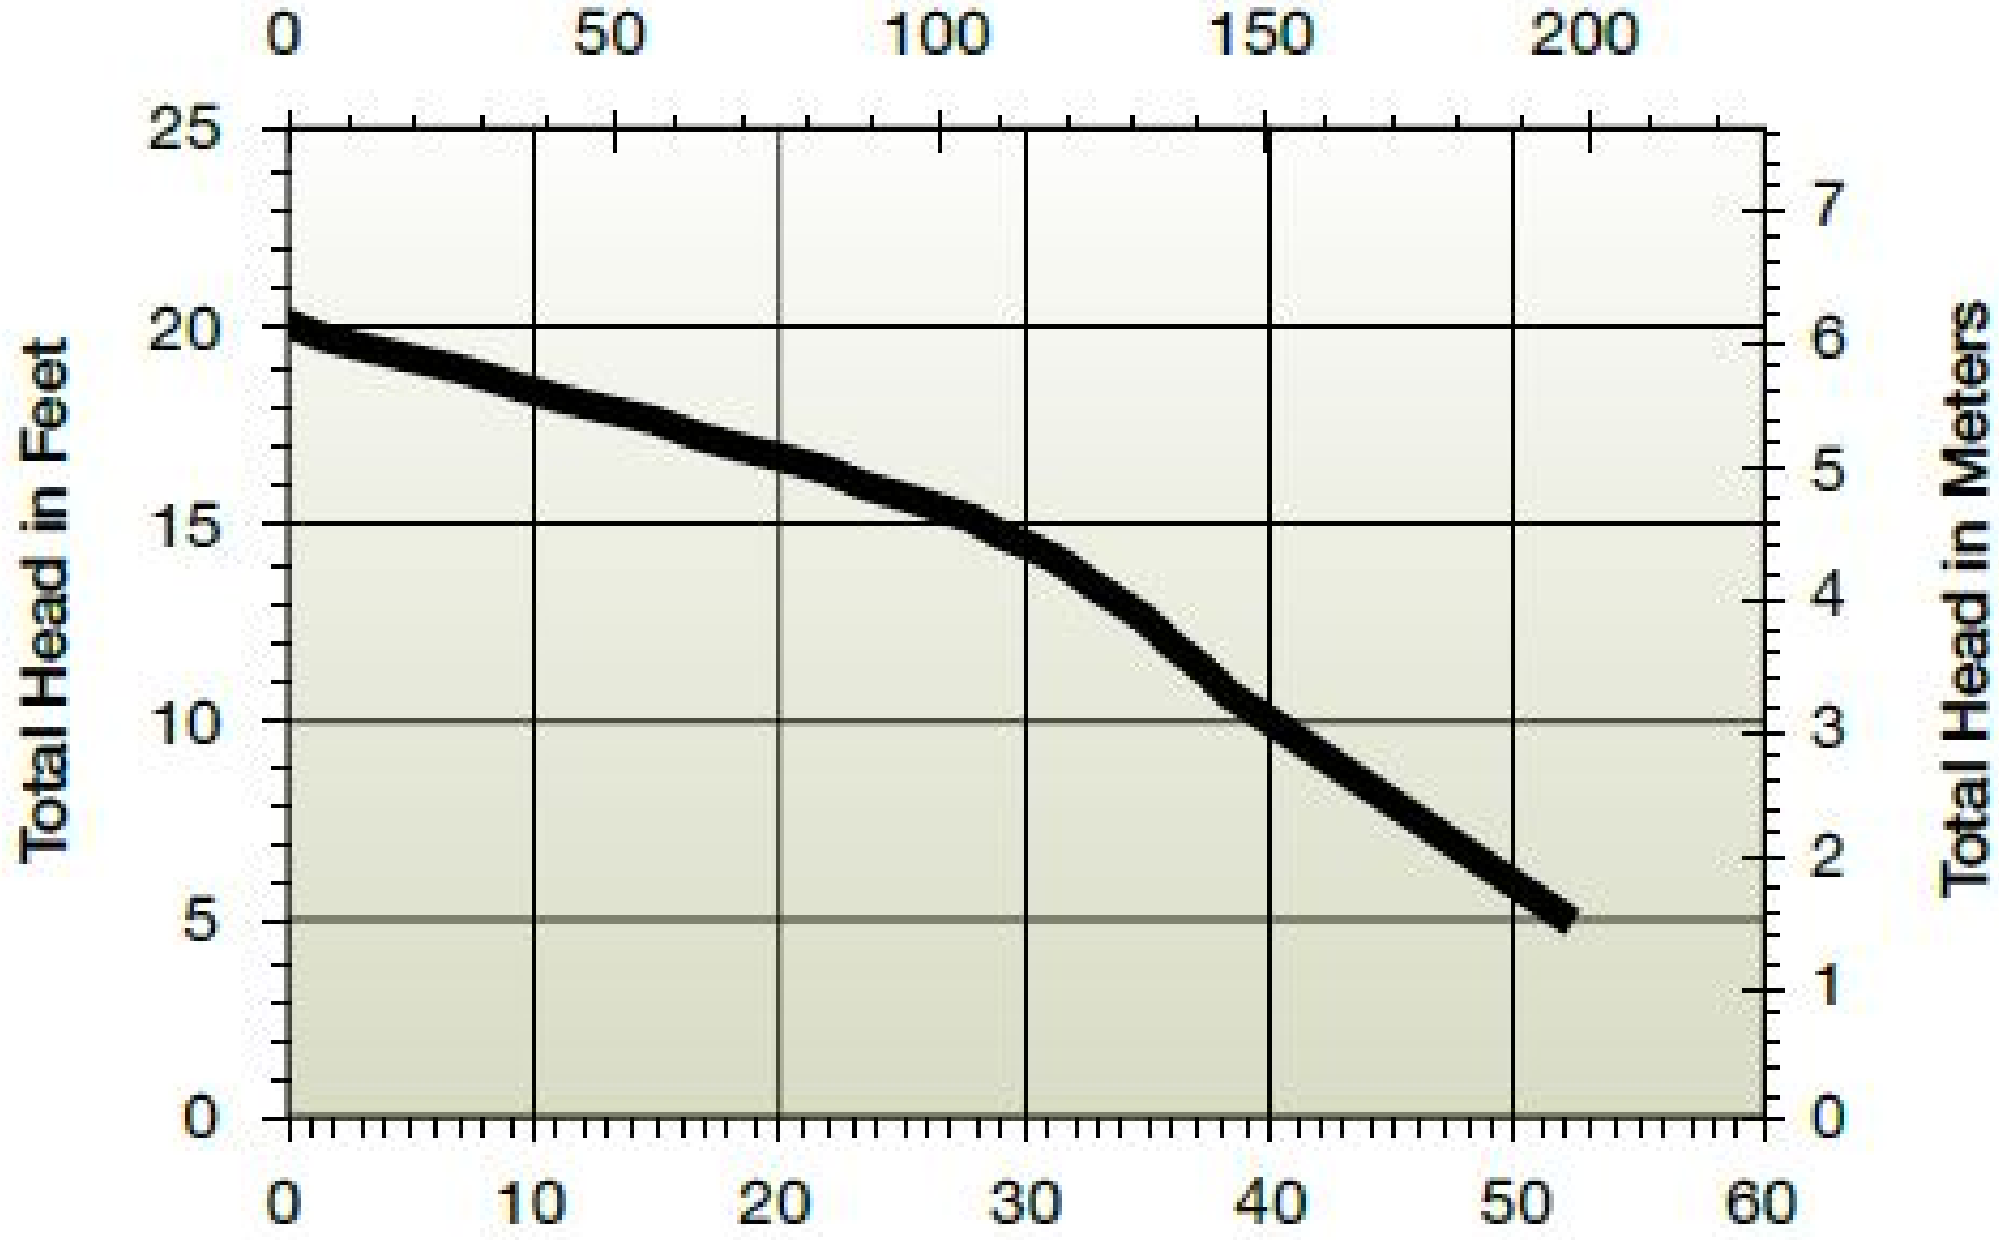

Capacity - Liters per Minute

Capacity - Gallons per Minute