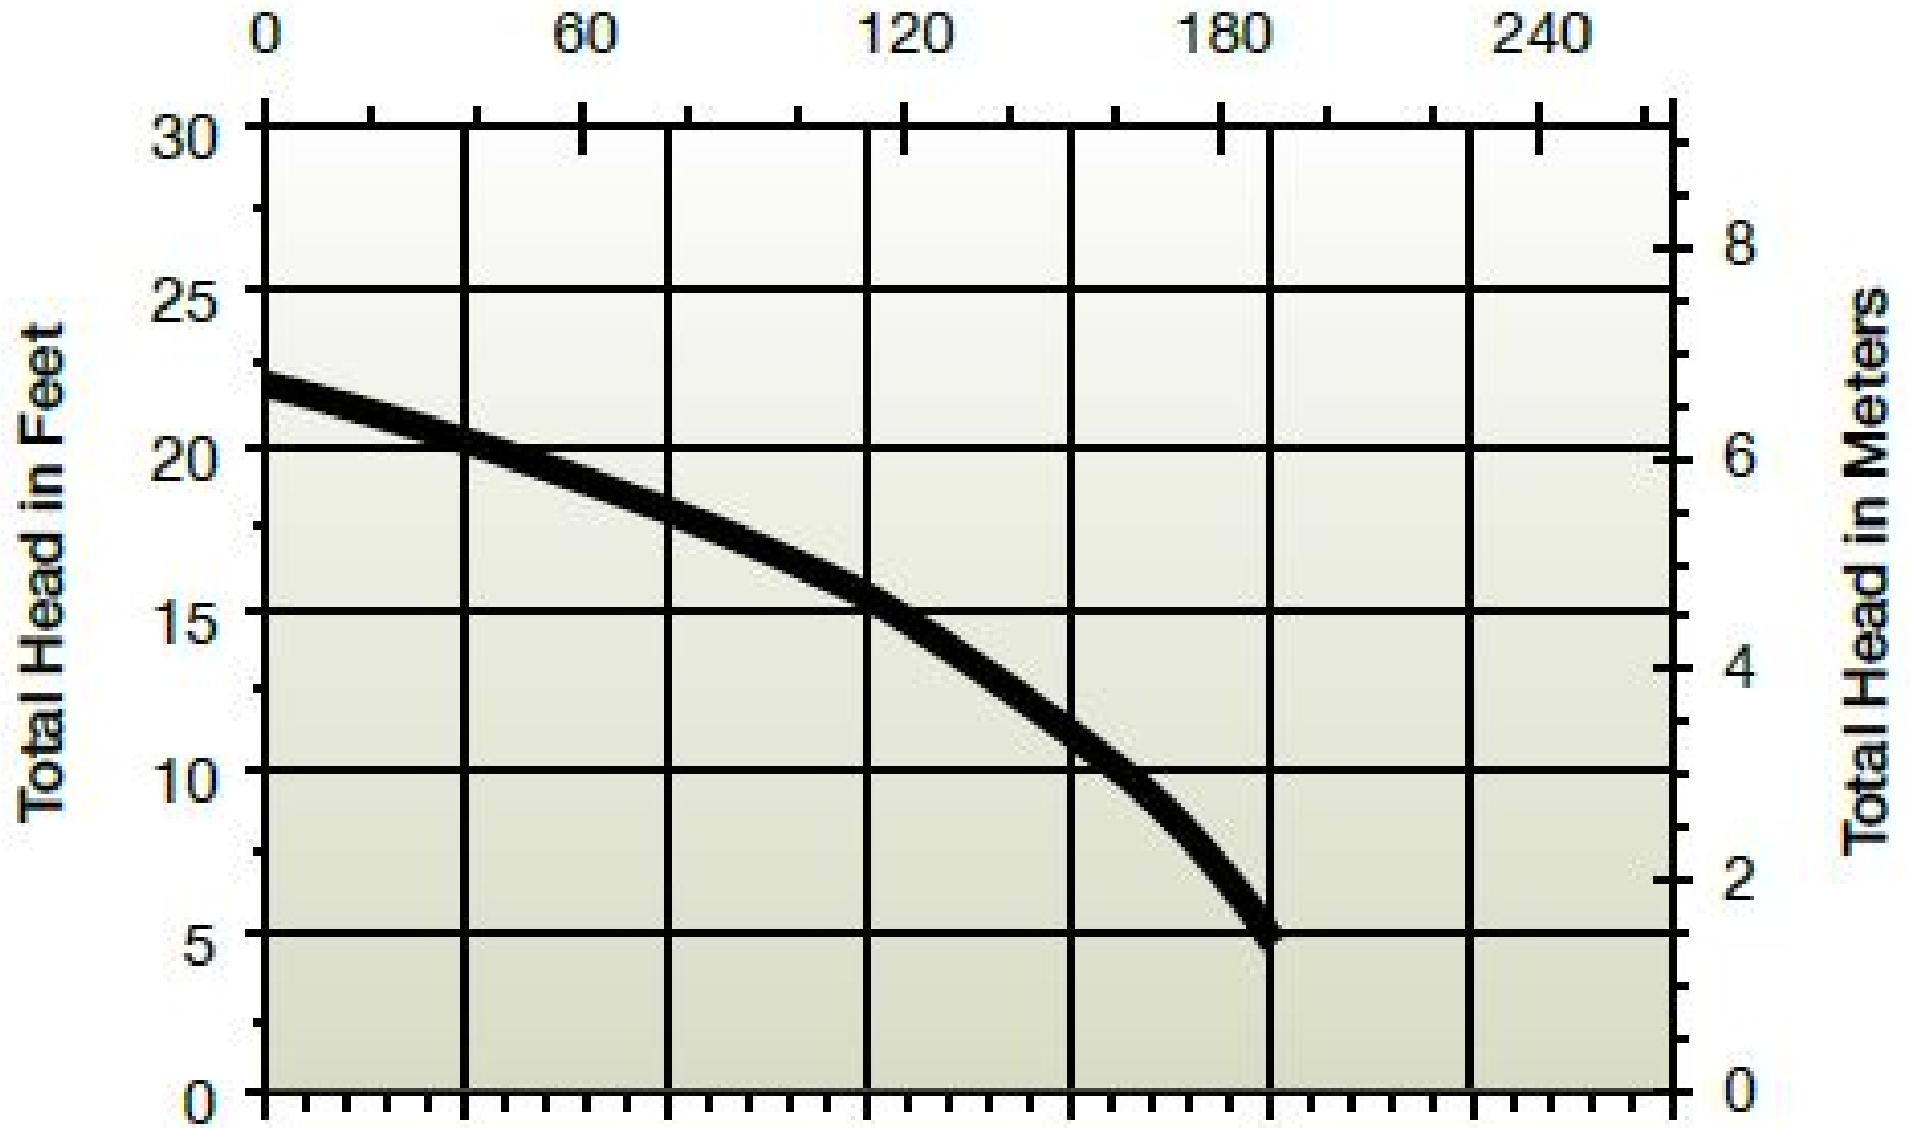

Capacity - Liters per Minute

Capacity - Gallons per Minute