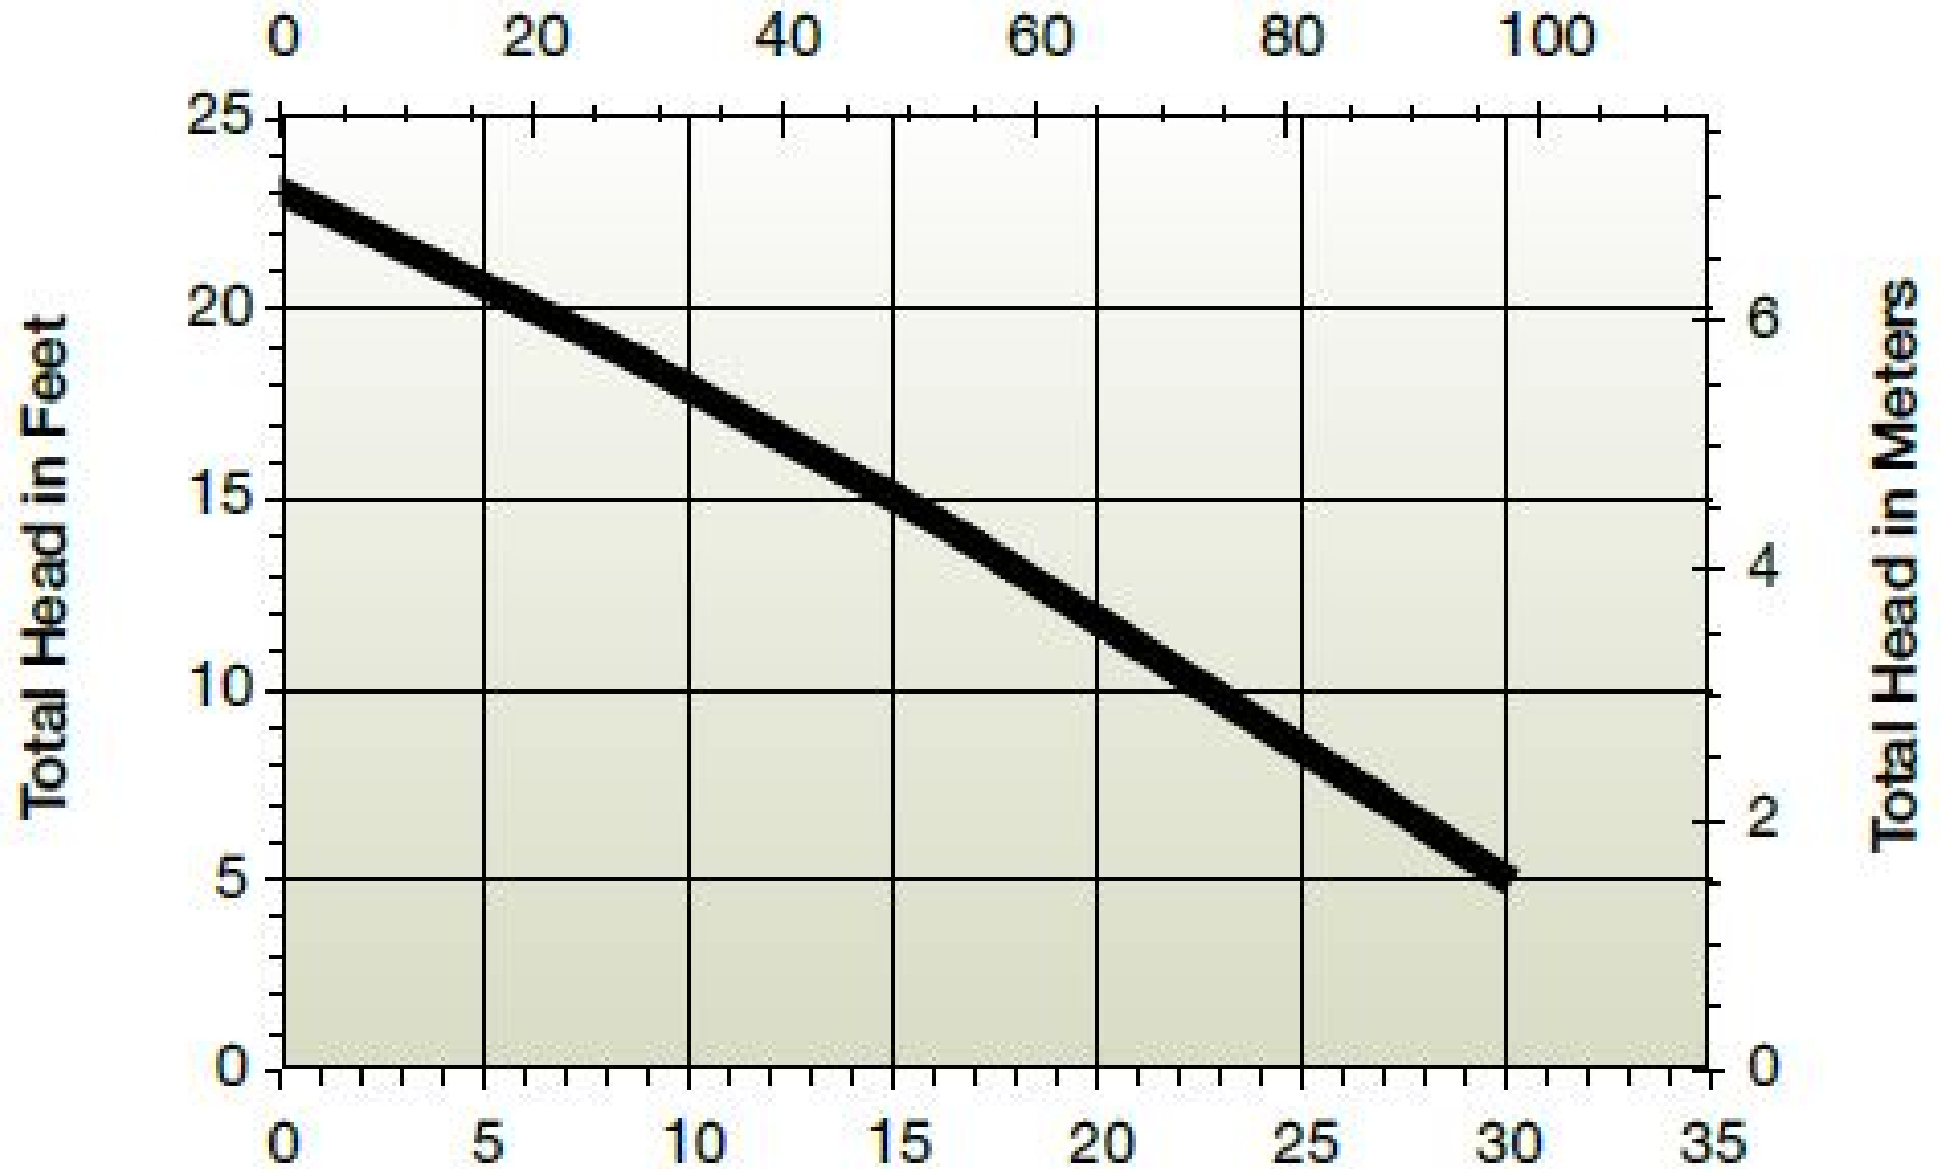

Capacity - Liters per Minute

Capacity - Gallons per Minute