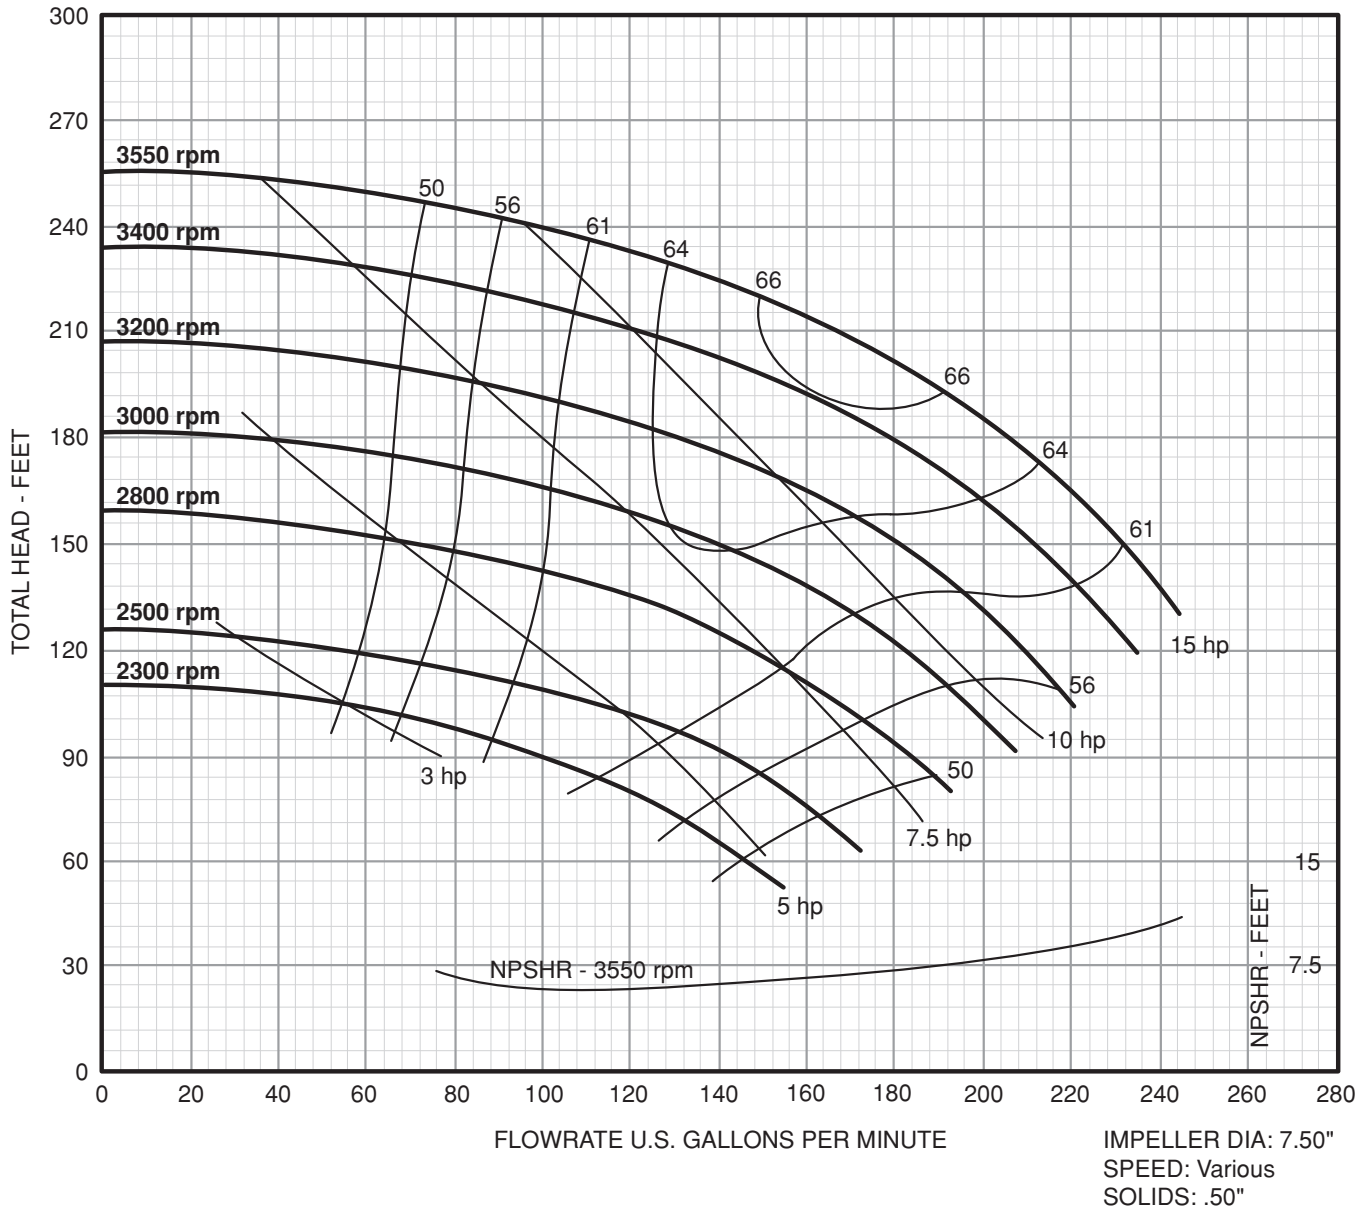

Frame Mount 7.5" 1.5 x 3 - 75

BOOK: FMT-045
DATE: Jan. 1, 2012

Performance Curve:

Variable Speed

Frame Mount 7.5" 2 x 3 - 75

Performance Curve:

Variable Speed

Frame Mount 7.5" 2.5 x 4 - 75

Performance Curve:

Variable Speed

Frame Mount 7.5" 3 x 4 - 75

Performance Curve:

Variable Speed

Frame Mount 7.5" 4 x 4 - 75

Performance Curve:

Variable Speed

Frame Mount 10" 2 x 3 - 10

Performance Curve:

Variable Speed

Frame Mount 10" 2.5 x 4 - 10

Performance Curve:

Variable Speed

Frame Mount 10" 3 x 4 - 10

Performance Curve:

Variable Speed

Frame Mount 10" 4 x 6 - 10

Performance Curve:

Variable Speed

Frame Mount 10" 6 x 8 - 10L

Performance Curve:

Variable Speed

Frame Mount 10" 6 x 8 - 10