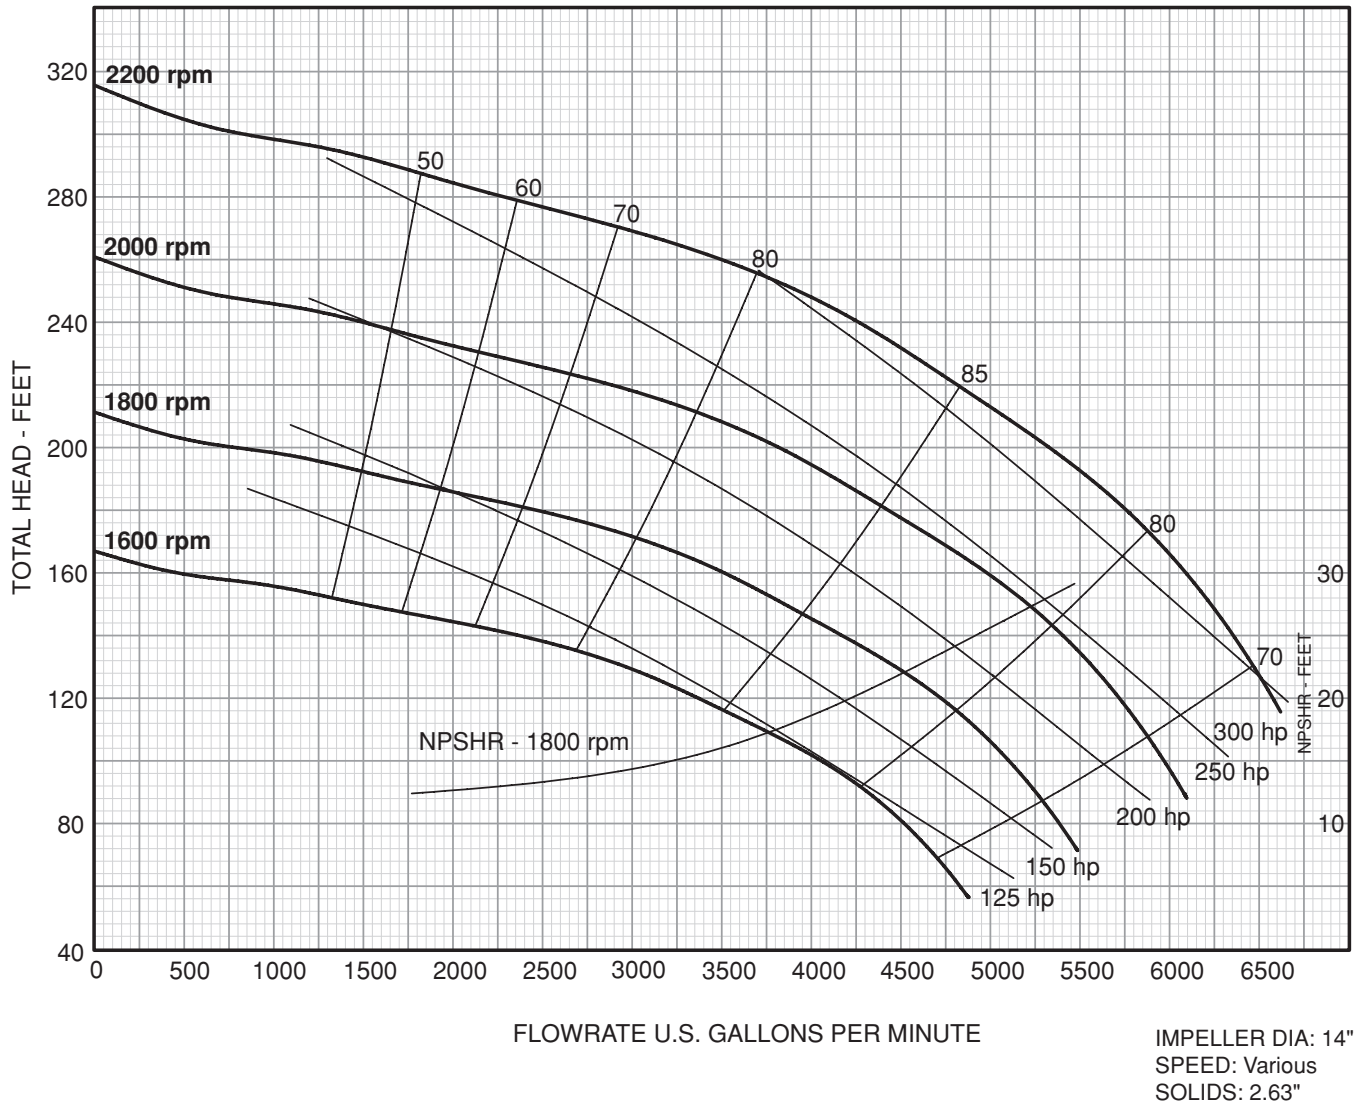

Frame Mount 14" 10 x 10 - 14

Performance Curve:

Variable Speed

Franklin Electric

400 East Spring Street, Bluffton, Indiana 46714
Tel: 260.824.2900 Fax: 260.824.2909
www.franklin-electric.com