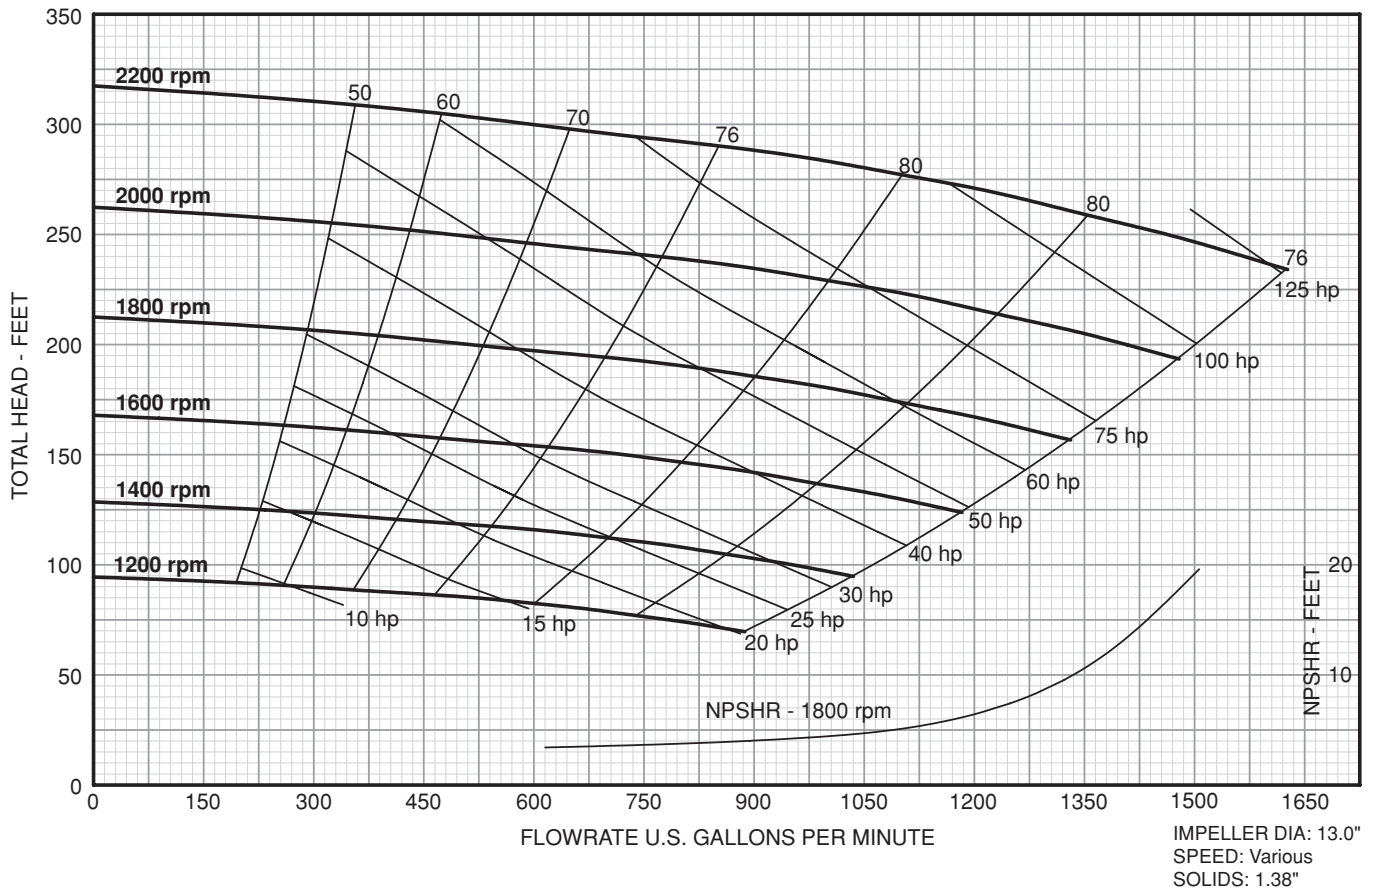

Frame Mount 10" 2 x 3 - 10

Performance Curve:

Variable Speed

Frame Mount 10" 2.5 x 4 - 10

Performance Curve:

Variable Speed

Frame Mount 10" 3 x 4 - 10

Performance Curve:

Variable Speed

Frame Mount 10" 4 x 6 - 10

Performance Curve:

Variable Speed

Frame Mount 10" 6 x 8 - 10L

Performance Curve:

Variable Speed

Frame Mount 10" 6 x 8 - 10

Performance Curve:

Variable Speed

Frame Mount 14" 3 x 5 - 14

Performance Curve:

Variable Speed

Frame Mount 14" 4 x 6 - 14

Performance Curve:

Variable Speed

Frame Mount 14" 6 x 6 - 14

Performance Curve:

Variable Speed

Frame Mount 14" 8 x 6 - 14

Performance Curve:

Variable Speed

Frame Mount 14" 10 x 10 - 14

Performance Curve: