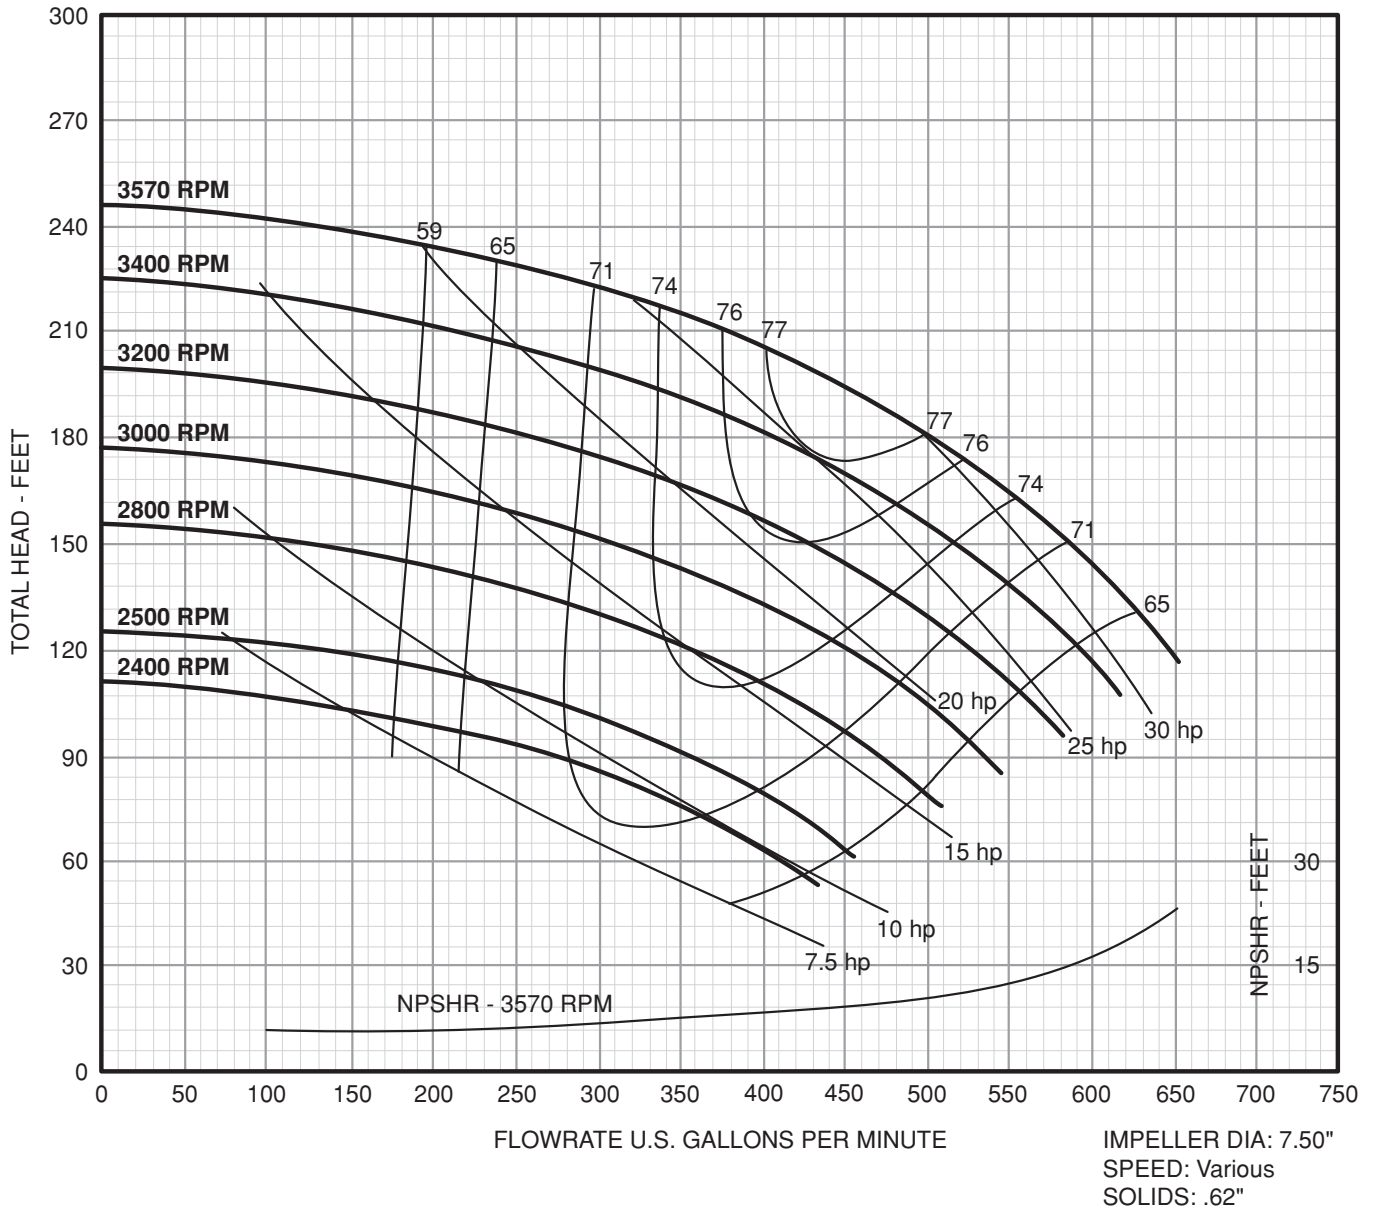

Frame Mount 7.5" 1.5 x 3 - 75

BOOK: FMT-045
DATE: Jan. 1, 2012

Performance Curve:

Variable Speed

Frame Mount 7.5" 2 x 3 - 75

Performance Curve:

Variable Speed

Frame Mount 7.5" 2.5 x 4 - 75

Performance Curve:

Variable Speed

Frame Mount 7.5" 3 x 4 - 75

Performance Curve:

Variable Speed

Frame Mount 7.5" 4 x 4 - 75

Performance Curve:

Variable Speed

Frame Mount 10" 2 x 3 - 10

Performance Curve:

Variable Speed

Frame Mount 10" 2.5 x 4 - 10

Performance Curve:

Variable Speed

Frame Mount 10" 3 x 4 - 10

Performance Curve:

Variable Speed

Frame Mount 10" 4 x 6 - 10

Performance Curve:

Variable Speed

Frame Mount 10" 6 x 8 - 10L

Performance Curve:

Variable Speed

Frame Mount 10" 6 x 8 - 10