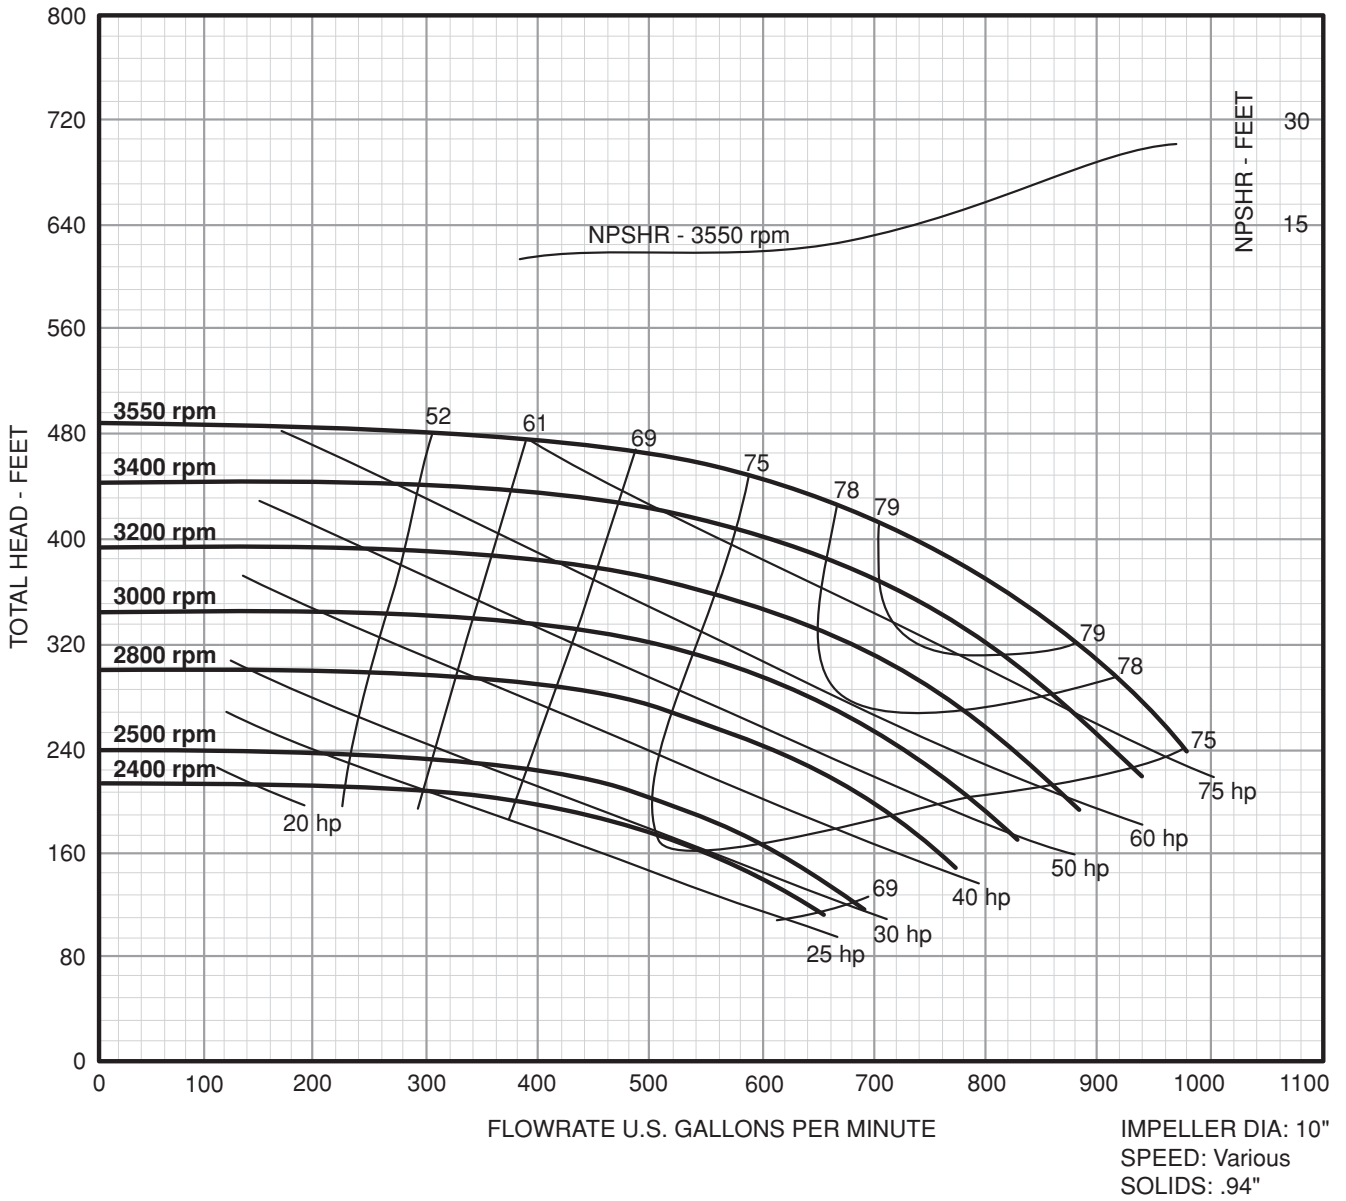

Performance Curve:

Variable Speed

Frame Mount 7.5" 3 x 4 - 75

Performance Curve:

Variable Speed

Frame Mount 7.5" 4 x 4 - 75

Performance Curve:

Variable Speed

Frame Mount 10" 2 x 3 - 10

Performance Curve:

Variable Speed

Frame Mount 10" 2.5 x 4 - 10

Performance Curve:

Variable Speed

Frame Mount 10" 3 x 4 - 10

Performance Curve:

Variable Speed

Frame Mount 10" 4 x 6 - 10

Performance Curve:

Variable Speed

Frame Mount 10" 6 x 8 - 10L

Performance Curve:

Variable Speed

Frame Mount 10" 6 x 8 - 10

Performance Curve:

Variable Speed

Frame Mount 14" 3 x 5 - 14

Performance Curve:

Variable Speed

Frame Mount 14" 4 x 6 - 14

Performance Curve:

Variable Speed