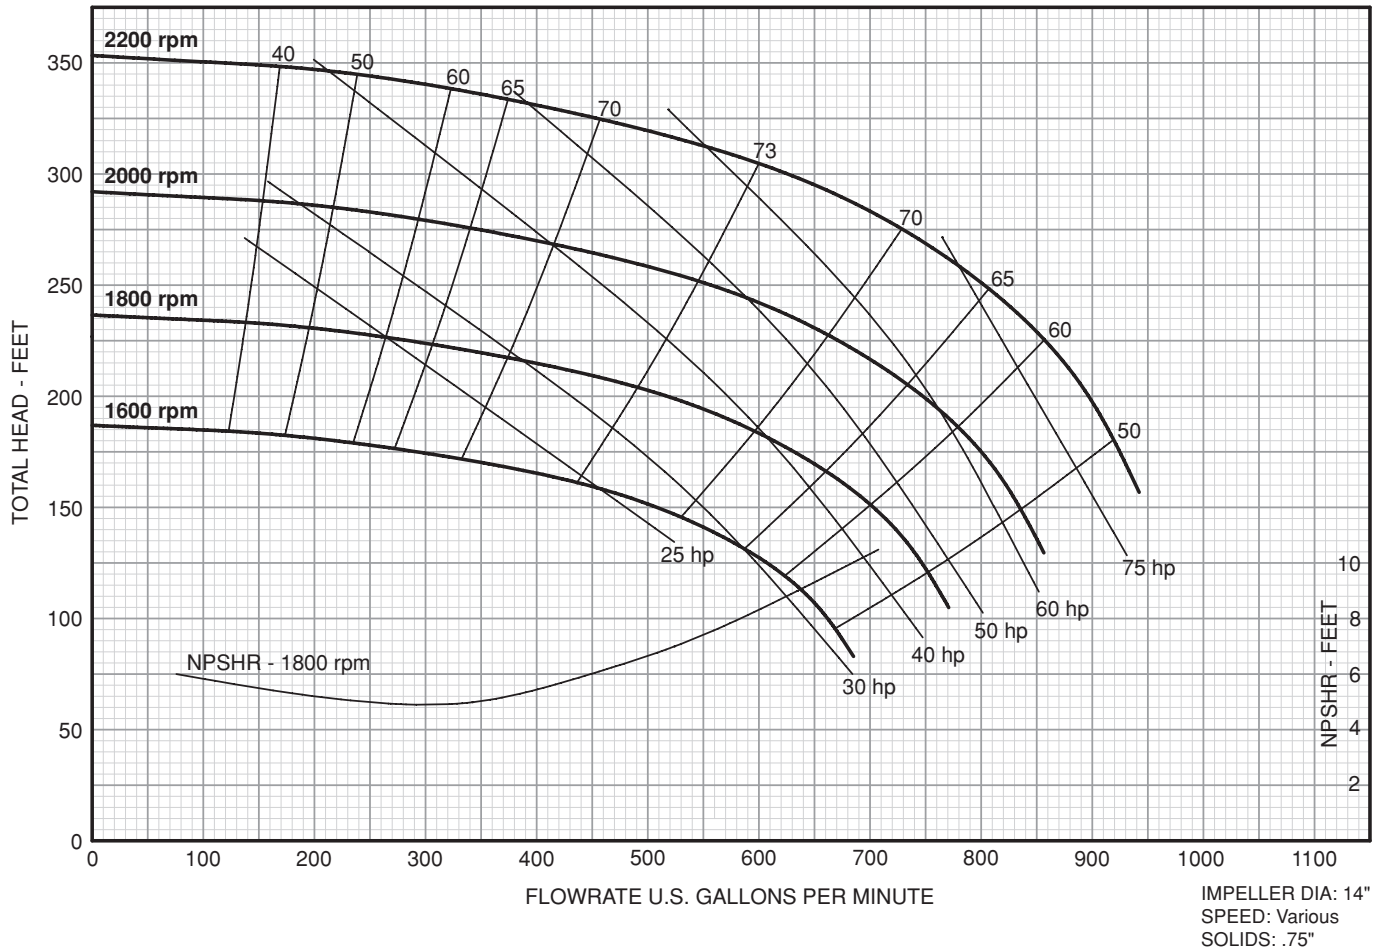

Frame Mount 10" 2 x 3 - 10

Performance Curve:

Variable Speed

Frame Mount 10" 2.5 x 4 - 10

Performance Curve:

Variable Speed

Frame Mount 10" 3 x 4 - 10

Performance Curve:

Variable Speed

Frame Mount 10" 4 x 6 - 10

Performance Curve:

Variable Speed

Frame Mount 10" 6 x 8 - 10L

Performance Curve:

Variable Speed

Frame Mount 10" 6 x 8 - 10

Performance Curve:

Variable Speed

Frame Mount 14" 3 x 5 - 14

Performance Curve:

Variable Speed

Frame Mount 14" 4 x 6 - 14

Performance Curve:

Variable Speed

Frame Mount 14" 6 x 6 - 14

Performance Curve:

Variable Speed

Frame Mount 14" 8 x 6 - 14

Performance Curve:

Variable Speed

Frame Mount 14" 10 x 10 - 14

Performance Curve: