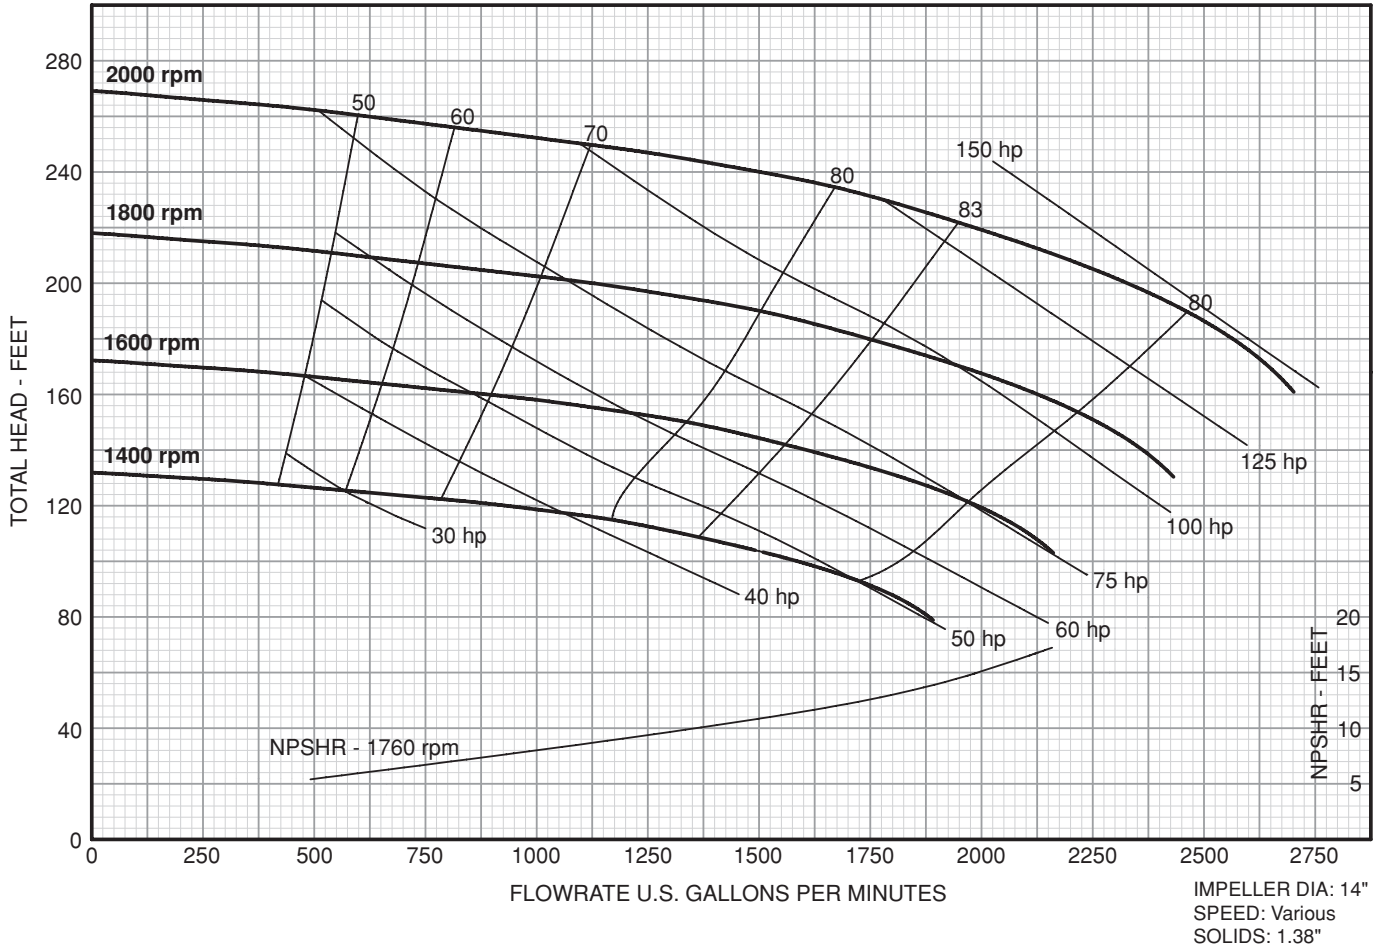

Frame Mount 10" 2 x 3 - 10

Performance Curve:

Variable Speed

Frame Mount 10" 2.5 x 4 - 10

Performance Curve:

Variable Speed

Frame Mount 10" 3 x 4 - 10

Performance Curve:

Variable Speed

Frame Mount 10" 4 x 6 - 10

Performance Curve:

Variable Speed

Frame Mount 10" 6 x 8 - 10L

Performance Curve:

Variable Speed

Frame Mount 10" 6 x 8 - 10

Performance Curve:

Variable Speed

Frame Mount 14" 3 x 5 - 14

Performance Curve:

Variable Speed

Frame Mount 14" 4 x 6 - 14

Performance Curve:

Variable Speed

Frame Mount 14" 6 x 6 - 14

Performance Curve:

Variable Speed

Frame Mount 14" 8 x 6 - 14

Performance Curve:

Variable Speed

Frame Mount 14" 10 x 10 - 14

Performance Curve: