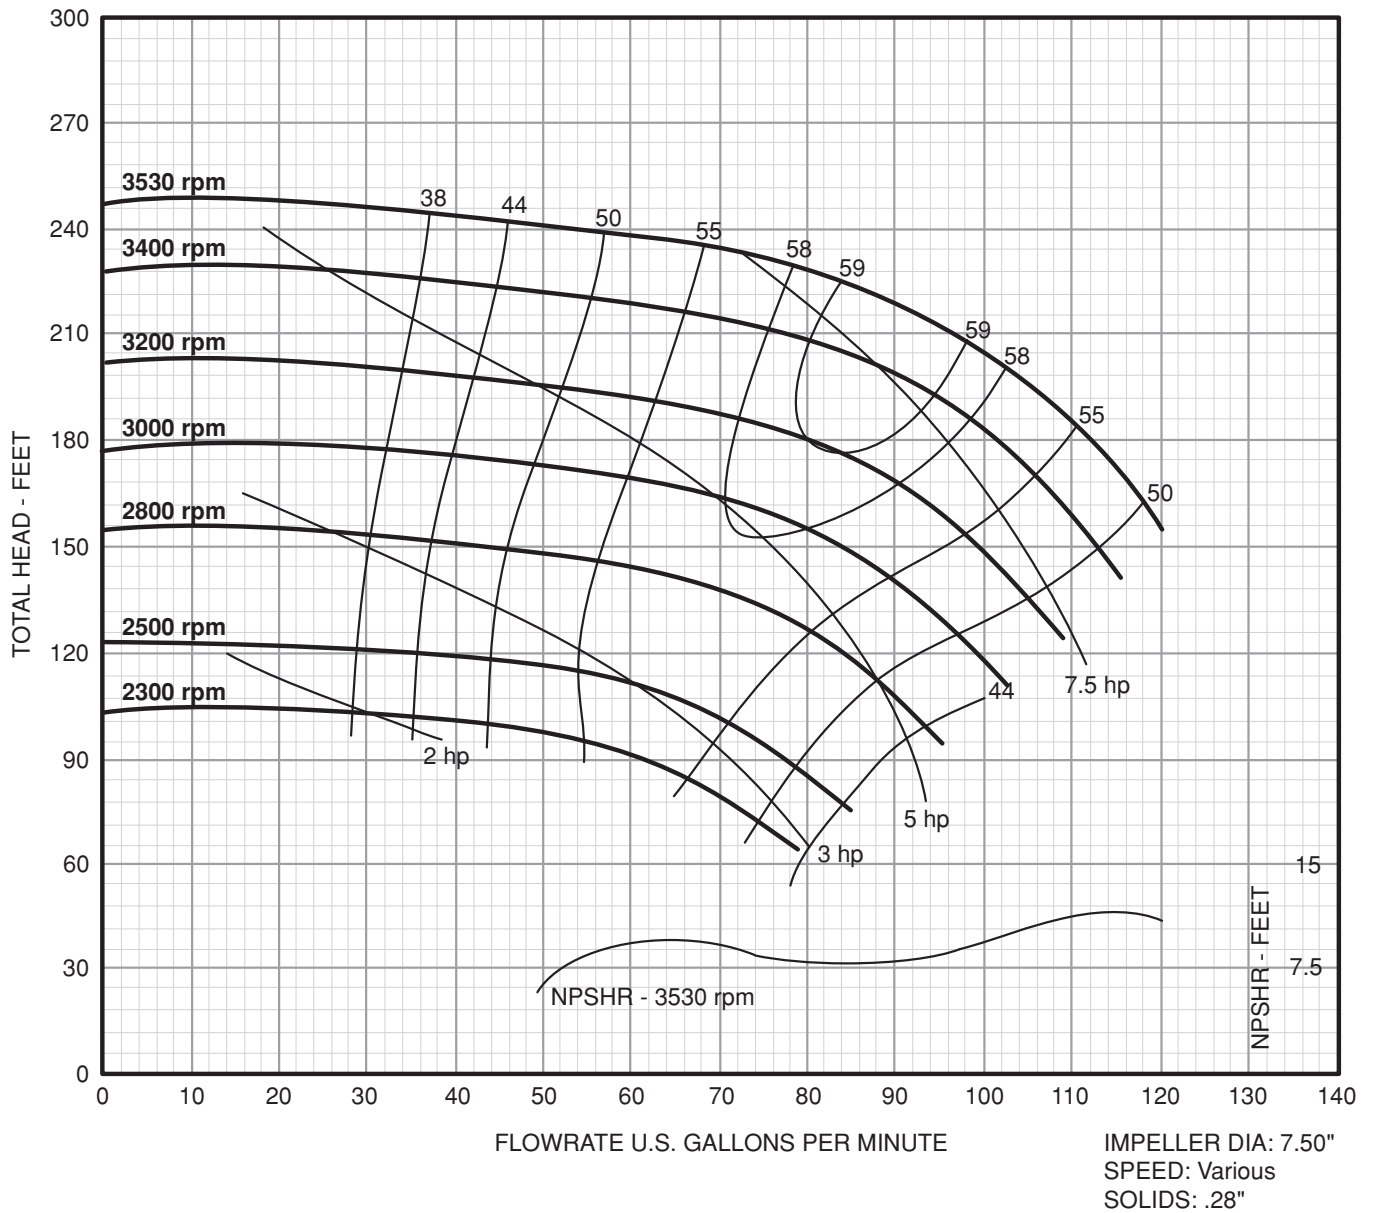

Frame Mount 7.5" 1.5 x 3 - 75

BOOK: FMT-045
DATE: Jan. 1, 2012

Performance Curve:

Variable Speed

Frame Mount 7.5" 2 x 3 - 75

Performance Curve:

Variable Speed

Frame Mount 7.5" 2.5 x 4 - 75

Performance Curve:

Variable Speed

Frame Mount 7.5" 3 x 4 - 75

Performance Curve:

Variable Speed

Frame Mount 7.5" 4 x 4 - 75

Performance Curve:

Variable Speed

Frame Mount 10" 2 x 3 - 10

Performance Curve:

Variable Speed

Frame Mount 10" 2.5 x 4 - 10

Performance Curve:

Variable Speed

Frame Mount 10" 3 x 4 - 10

Performance Curve:

Variable Speed

Frame Mount 10" 4 x 6 - 10

Performance Curve:

Variable Speed

Frame Mount 10" 6 x 8 - 10L

Performance Curve:

Variable Speed

Frame Mount 10" 6 x 8 - 10