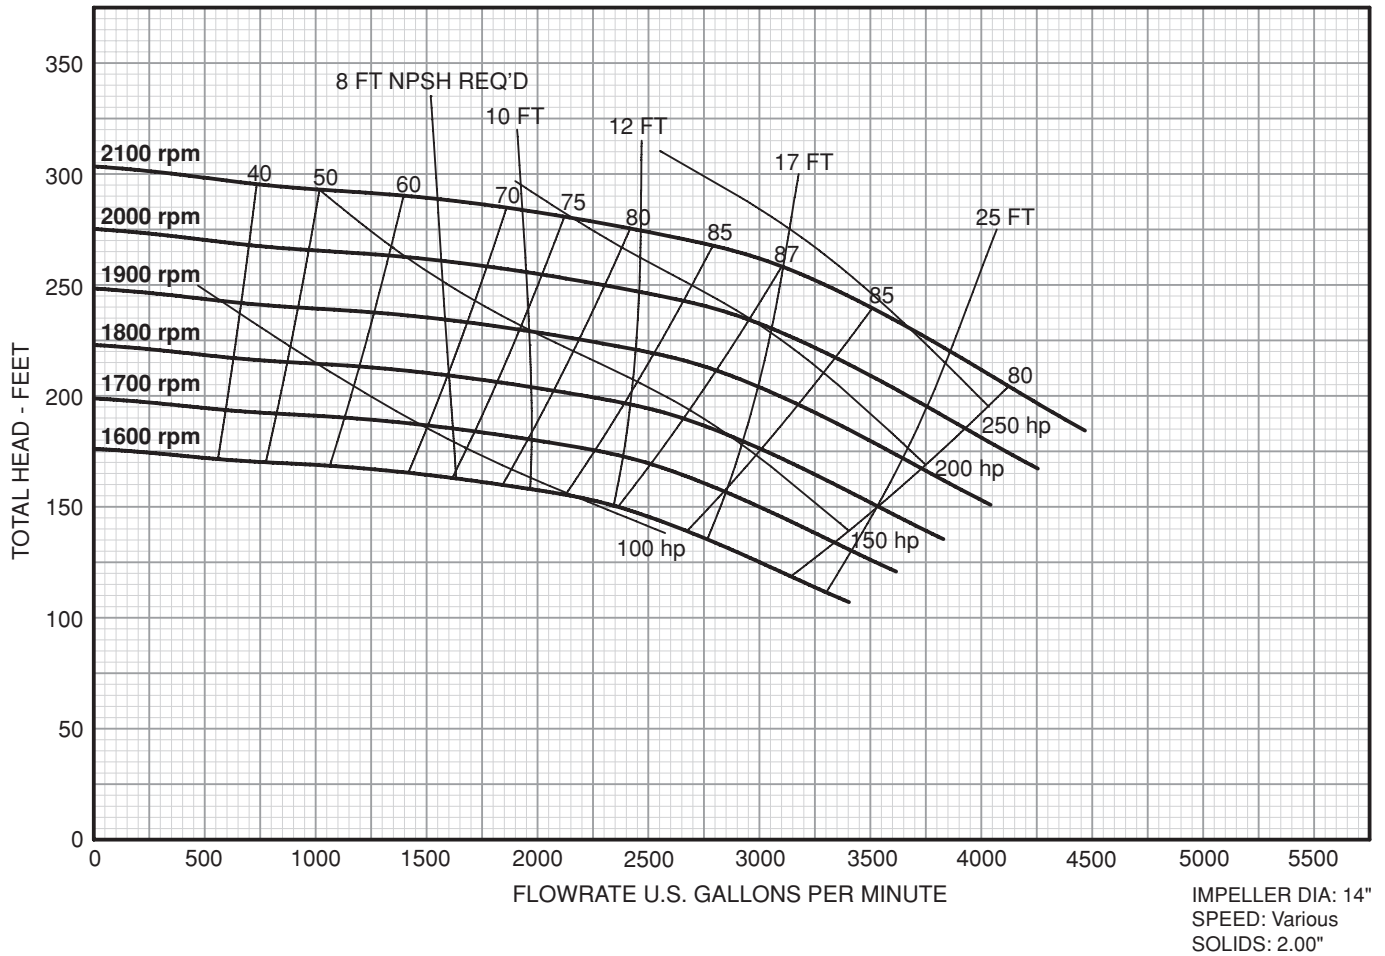

Frame Mount 10" 2 x 3 - 10

Performance Curve:

Variable Speed

Frame Mount 10" 2.5 x 4 - 10

Performance Curve:

Variable Speed

Frame Mount 10" 3 x 4 - 10

Performance Curve:

Variable Speed

Frame Mount 10" 4 x 6 - 10

Performance Curve:

Variable Speed

Frame Mount 10" 6 x 8 - 10L

Performance Curve:

Variable Speed

Frame Mount 10" 6 x 8 - 10

Performance Curve:

Variable Speed

Frame Mount 14" 3 x 5 - 14

Performance Curve:

Variable Speed

Frame Mount 14" 4 x 6 - 14

Performance Curve:

Variable Speed

Frame Mount 14" 6 x 6 - 14

Performance Curve:

Variable Speed

Frame Mount 14" 8 x 6 - 14

Performance Curve:

Variable Speed

Frame Mount 14" 10 x 10 - 14

Performance Curve: