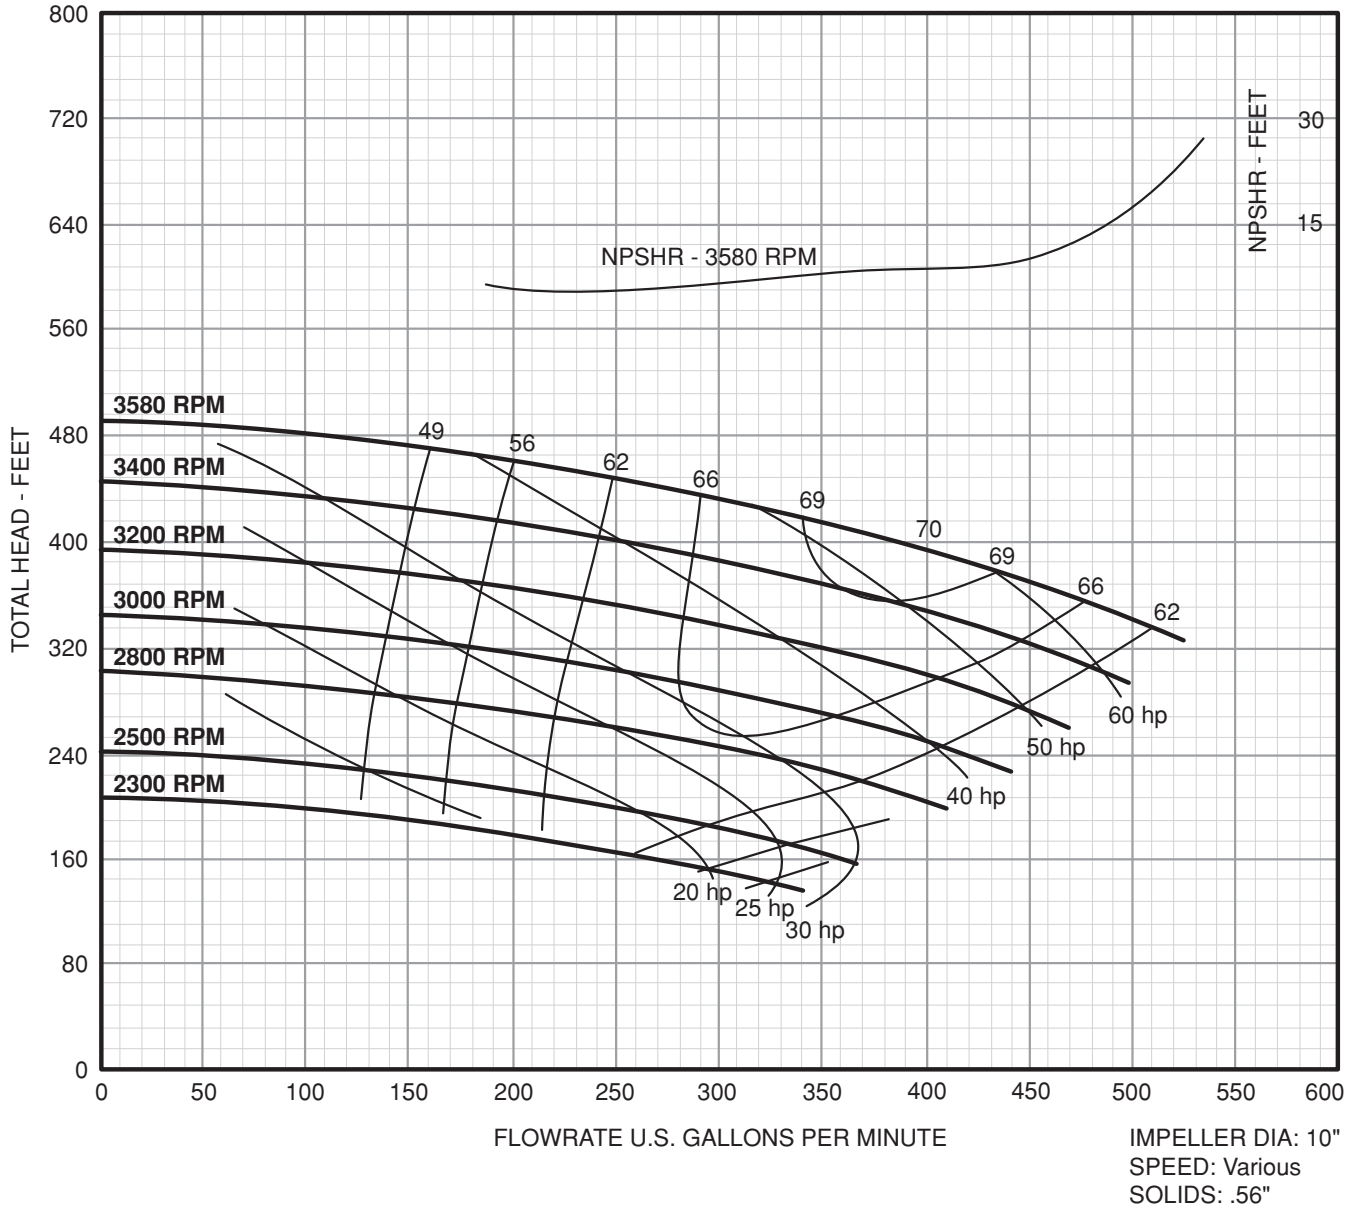

Frame Mount 7.5" 1.5 x 3 - 75

BOOK: FMT-045
DATE: Jan. 1, 2012

Performance Curve:

Variable Speed

Frame Mount 7.5" 2 x 3 - 75

Performance Curve:

Variable Speed

Frame Mount 7.5" 2.5 x 4 - 75

Performance Curve:

Variable Speed

Frame Mount 7.5" 3 x 4 - 75

Performance Curve:

Variable Speed

Frame Mount 7.5" 4 x 4 - 75

Performance Curve:

Variable Speed

Frame Mount 10" 2 x 3 - 10

Performance Curve:

Variable Speed

Frame Mount 10" 2.5 x 4 - 10

Performance Curve:

Variable Speed

Frame Mount 10" 3 x 4 - 10

Performance Curve:

Variable Speed

Frame Mount 10" 4 x 6 - 10

Performance Curve:

Variable Speed

Frame Mount 10" 6 x 8 - 10L

Performance Curve:

Variable Speed

Frame Mount 10" 6 x 8 - 10