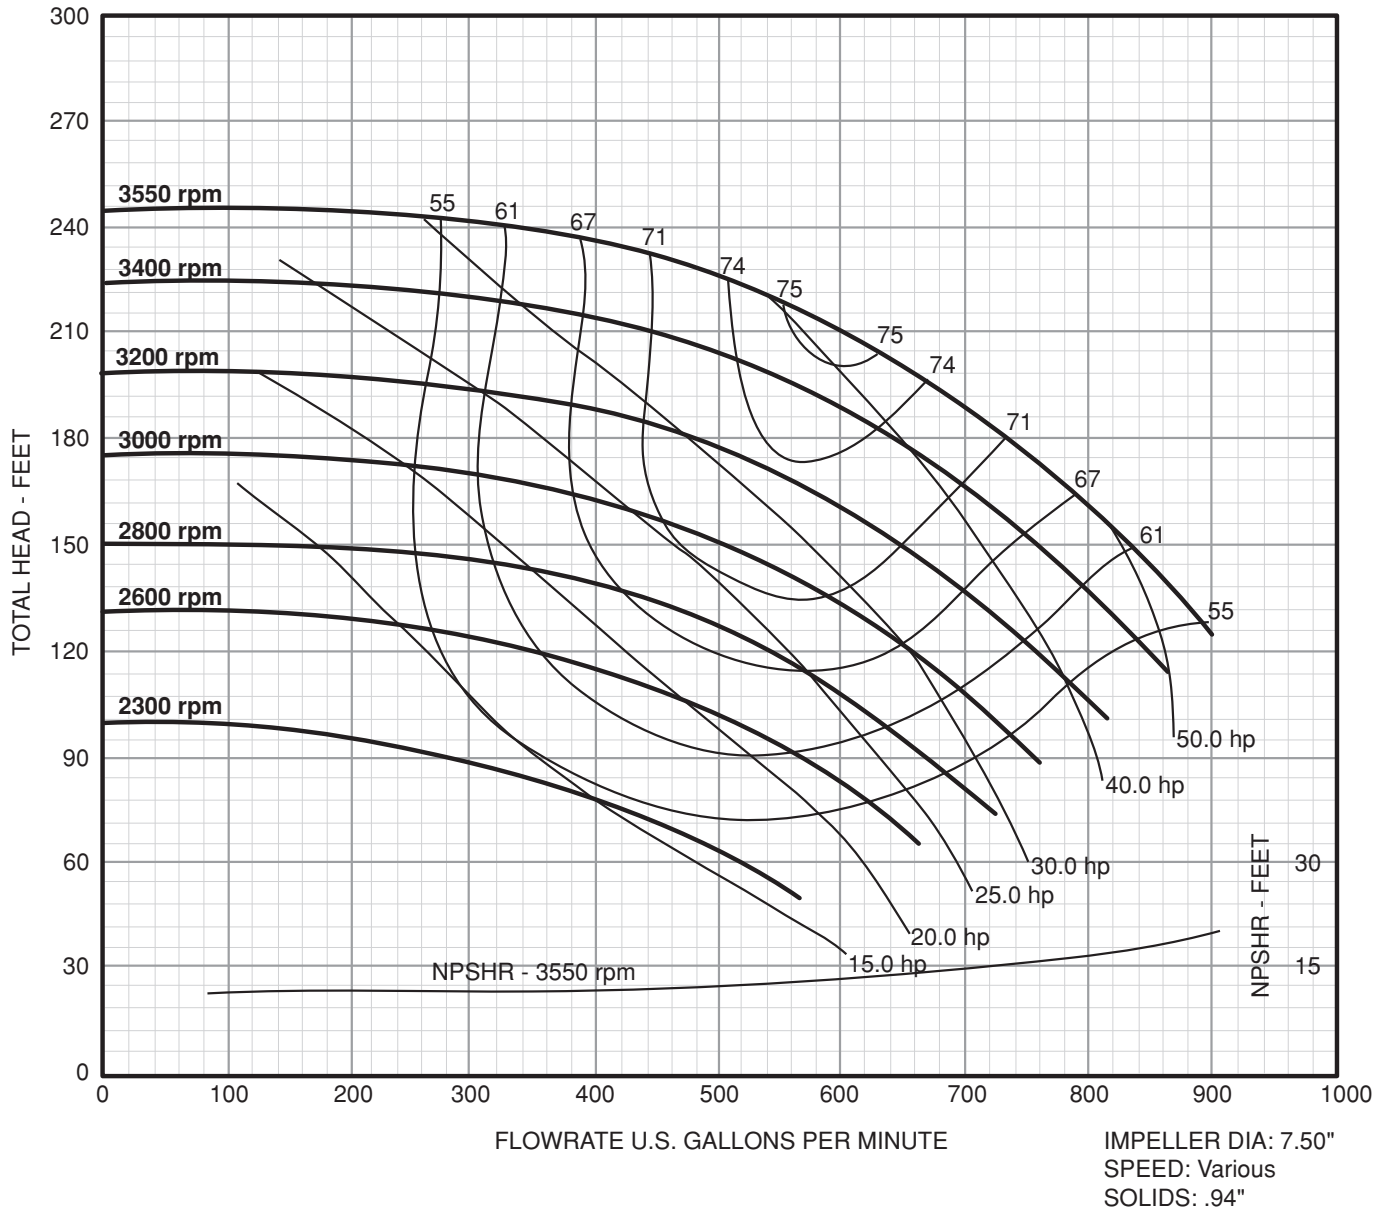

Frame Mount 7.5" 1.5 x 3 - 75

BOOK: FMT-045
DATE: Jan. 1, 2012

Performance Curve:

Variable Speed

Frame Mount 7.5" 2 x 3 - 75

Performance Curve:

Variable Speed

Frame Mount 7.5" 2.5 x 4 - 75

Performance Curve:

Variable Speed

Frame Mount 7.5" 3 x 4 - 75

Performance Curve:

Variable Speed

Frame Mount 7.5" 4 x 4 - 75

Performance Curve:

Variable Speed

Frame Mount 10" 2 x 3 - 10

Performance Curve:

Variable Speed

Frame Mount 10" 2.5 x 4 - 10

Performance Curve:

Variable Speed

Frame Mount 10" 3 x 4 - 10

Performance Curve:

Variable Speed

Frame Mount 10" 4 x 6 - 10

Performance Curve:

Variable Speed

Frame Mount 10" 6 x 8 - 10L

Performance Curve:

Variable Speed

Frame Mount 10" 6 x 8 - 10