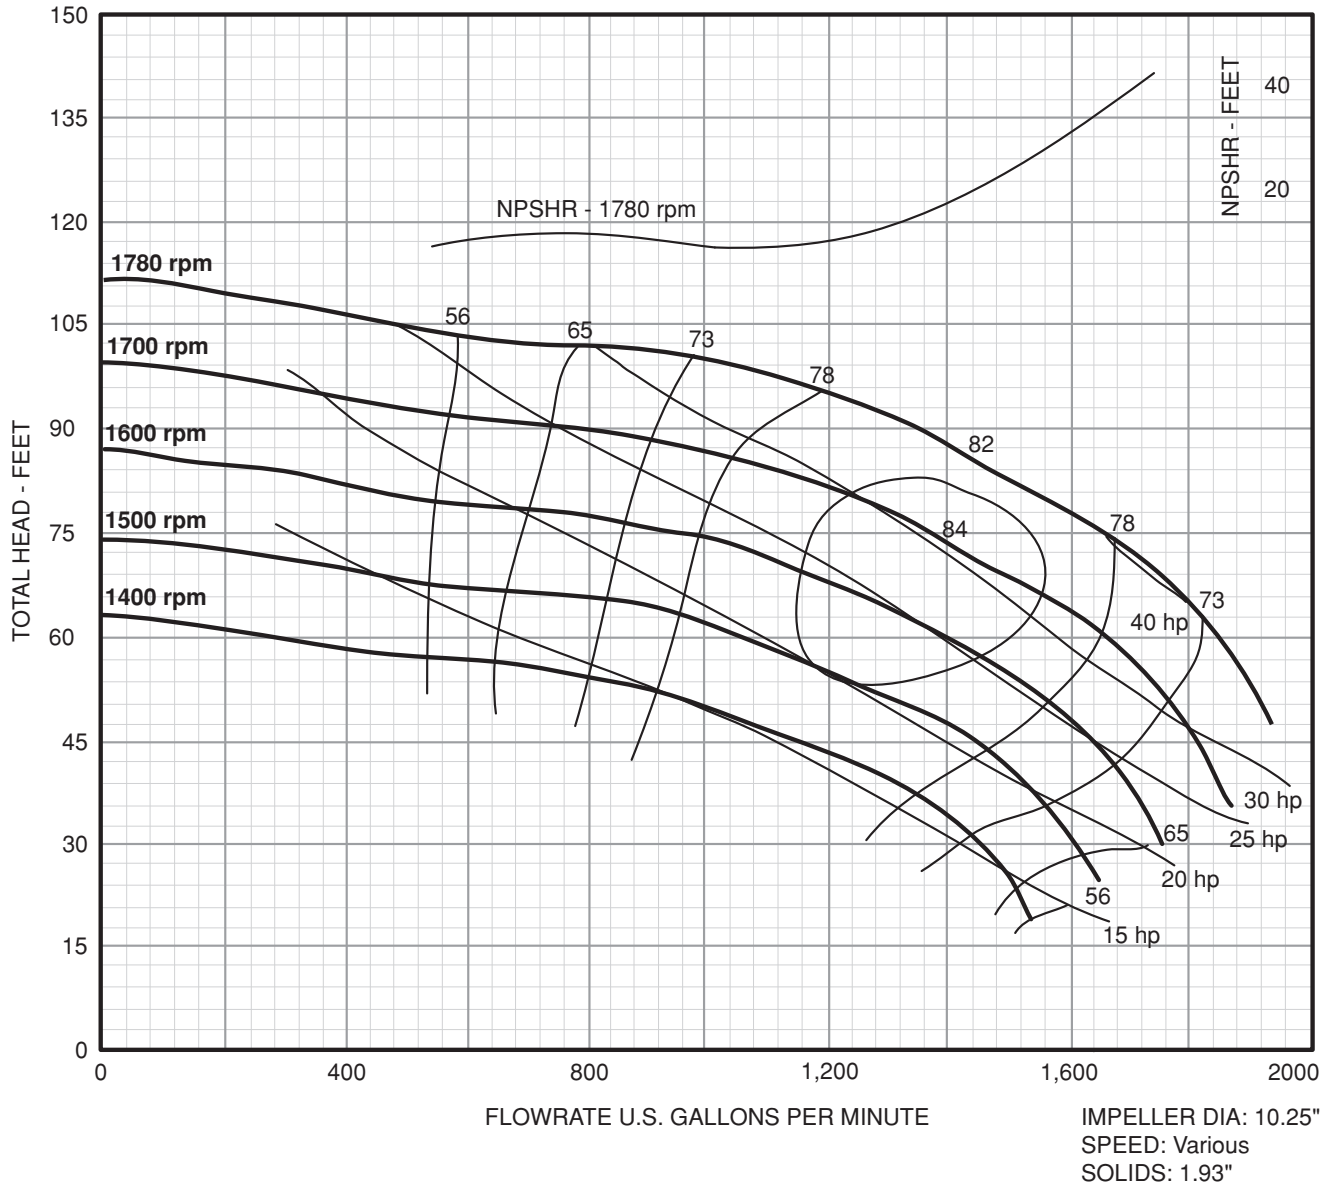

Performance Curve:

Variable Speed

Frame Mount 7.5" 3 x 4 - 75

Performance Curve:

Variable Speed

Frame Mount 7.5" 4 x 4 - 75

Performance Curve:

Variable Speed

Frame Mount 10" 2 x 3 - 10

Performance Curve:

Variable Speed

Frame Mount 10" 2.5 x 4 - 10

Performance Curve:

Variable Speed

Frame Mount 10" 3 x 4 - 10

Performance Curve:

Variable Speed

Frame Mount 10" 4 x 6 - 10

Performance Curve:

Variable Speed

Frame Mount 10" 6 x 8 - 10L

Performance Curve:

Variable Speed

Frame Mount 10" 6 x 8 - 10

Performance Curve:

Variable Speed

Frame Mount 14" 3 x 5 - 14

Performance Curve:

Variable Speed

Frame Mount 14" 4 x 6 - 14

Performance Curve:

Variable Speed