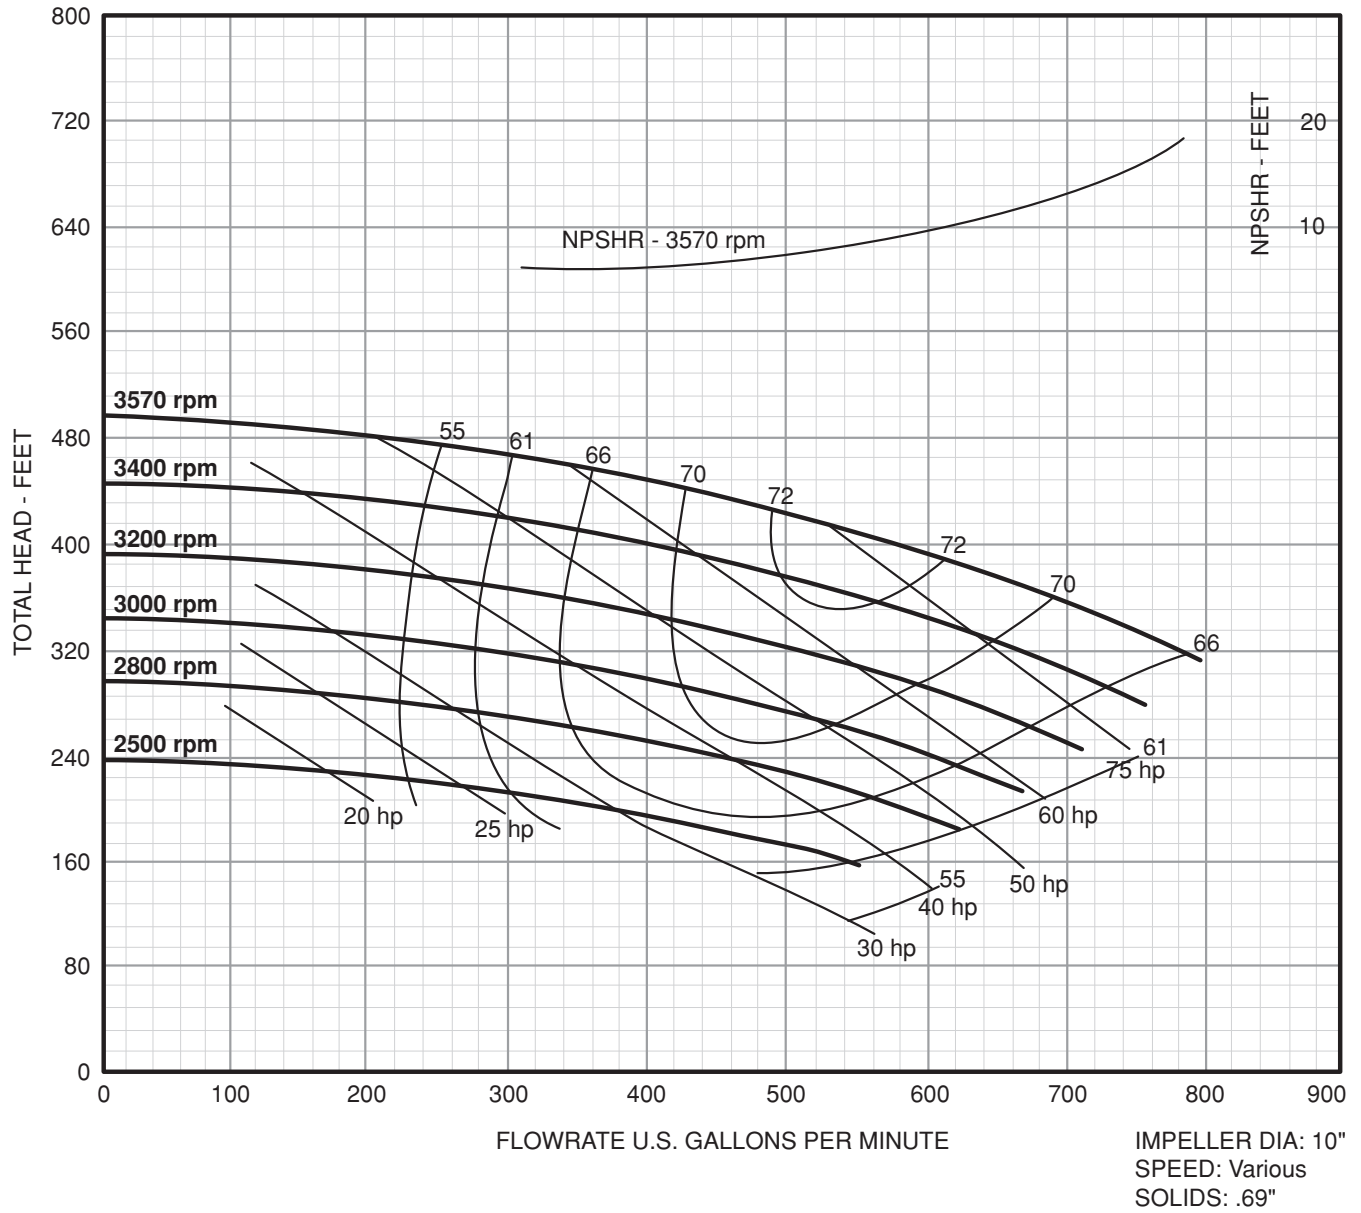

Performance Curve:

Variable Speed

Frame Mount 7.5" 3 x 4 - 75

Performance Curve:

Variable Speed

Frame Mount 7.5" 4 x 4 - 75

Performance Curve:

Variable Speed

Frame Mount 10" 2 x 3 - 10

Performance Curve:

Variable Speed

Frame Mount 10" 2.5 x 4 - 10

Performance Curve:

Variable Speed

Frame Mount 10" 3 x 4 - 10

Performance Curve:

Variable Speed

Frame Mount 10" 4 x 6 - 10

Performance Curve:

Variable Speed

Frame Mount 10" 6 x 8 - 10L

Performance Curve:

Variable Speed

Frame Mount 10" 6 x 8 - 10

Performance Curve:

Variable Speed

Frame Mount 14" 3 x 5 - 14

Performance Curve:

Variable Speed

Frame Mount 14" 4 x 6 - 14

Performance Curve:

Variable Speed