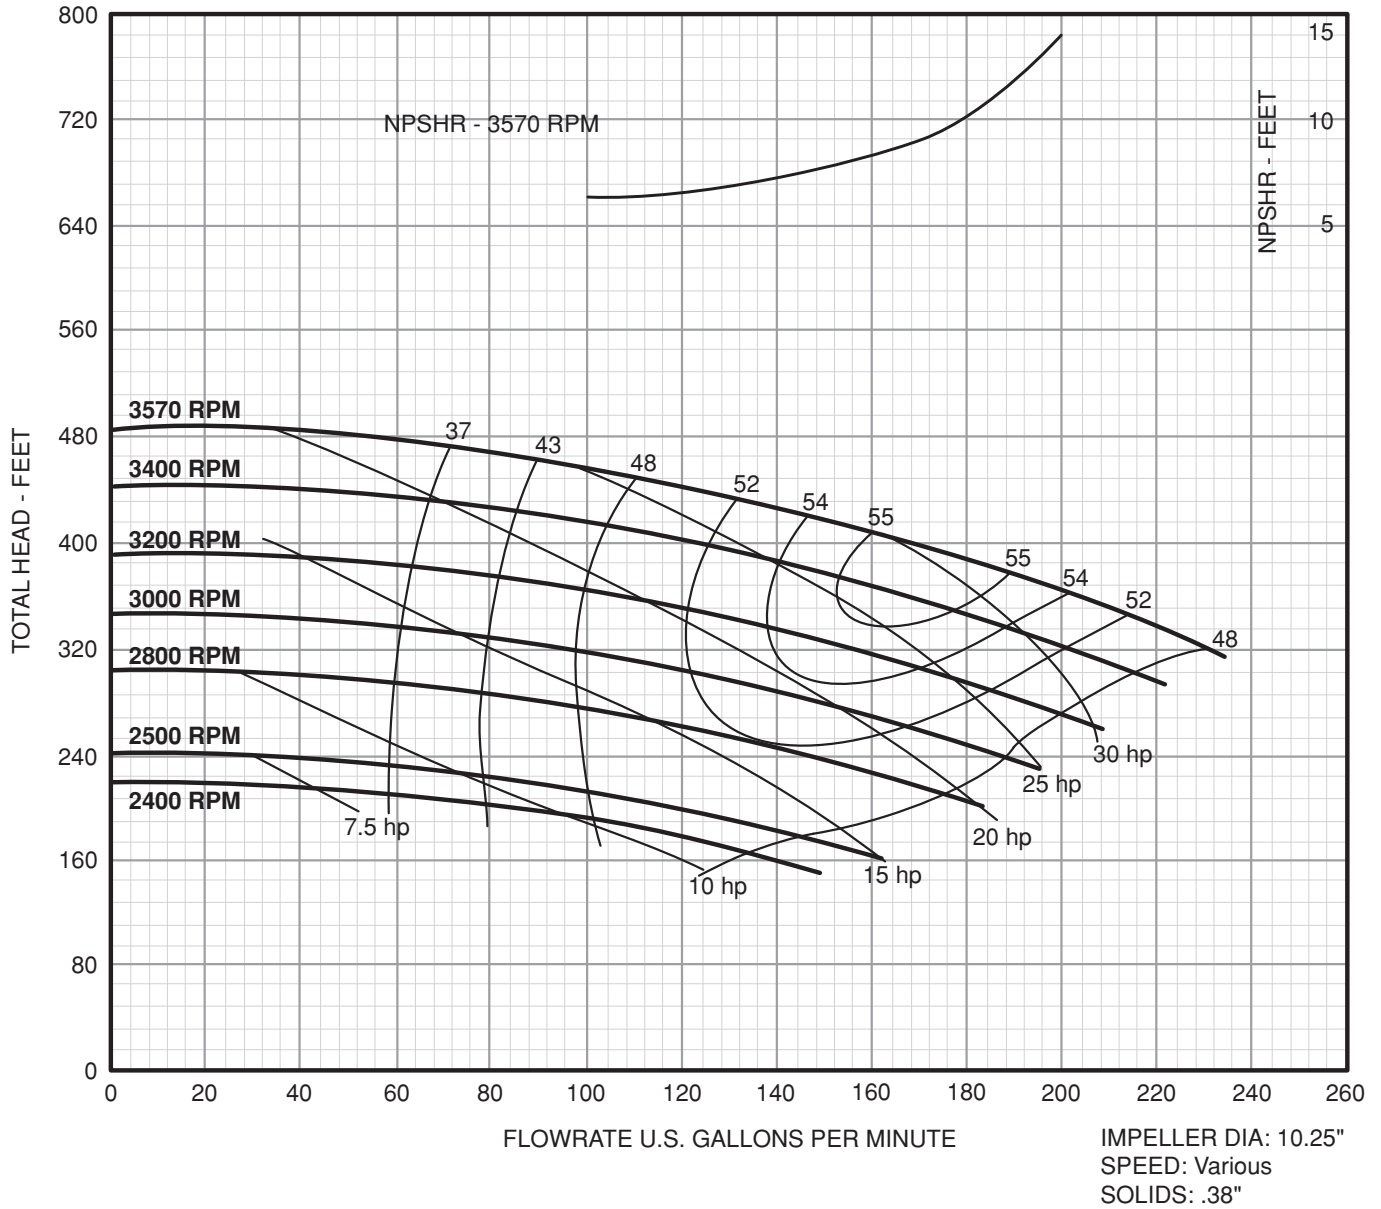

Frame Mount 7.5" 1.5 x 3 - 75

BOOK: FMT-045
DATE: Jan. 1, 2012

Performance Curve:

Variable Speed

Frame Mount 7.5" 2 x 3 - 75

Performance Curve:

Variable Speed

Frame Mount 7.5" 2.5 x 4 - 75

Performance Curve:

Variable Speed

Frame Mount 7.5" 3 x 4 - 75

Performance Curve:

Variable Speed

Frame Mount 7.5" 4 x 4 - 75

Performance Curve:

Variable Speed

Frame Mount 10" 2 x 3 - 10

Performance Curve:

Variable Speed

Frame Mount 10" 2.5 x 4 - 10

Performance Curve:

Variable Speed

Frame Mount 10" 3 x 4 - 10

Performance Curve:

Variable Speed

Frame Mount 10" 4 x 6 - 10

Performance Curve:

Variable Speed

Frame Mount 10" 6 x 8 - 10L

Performance Curve:

Variable Speed

Frame Mount 10" 6 x 8 - 10