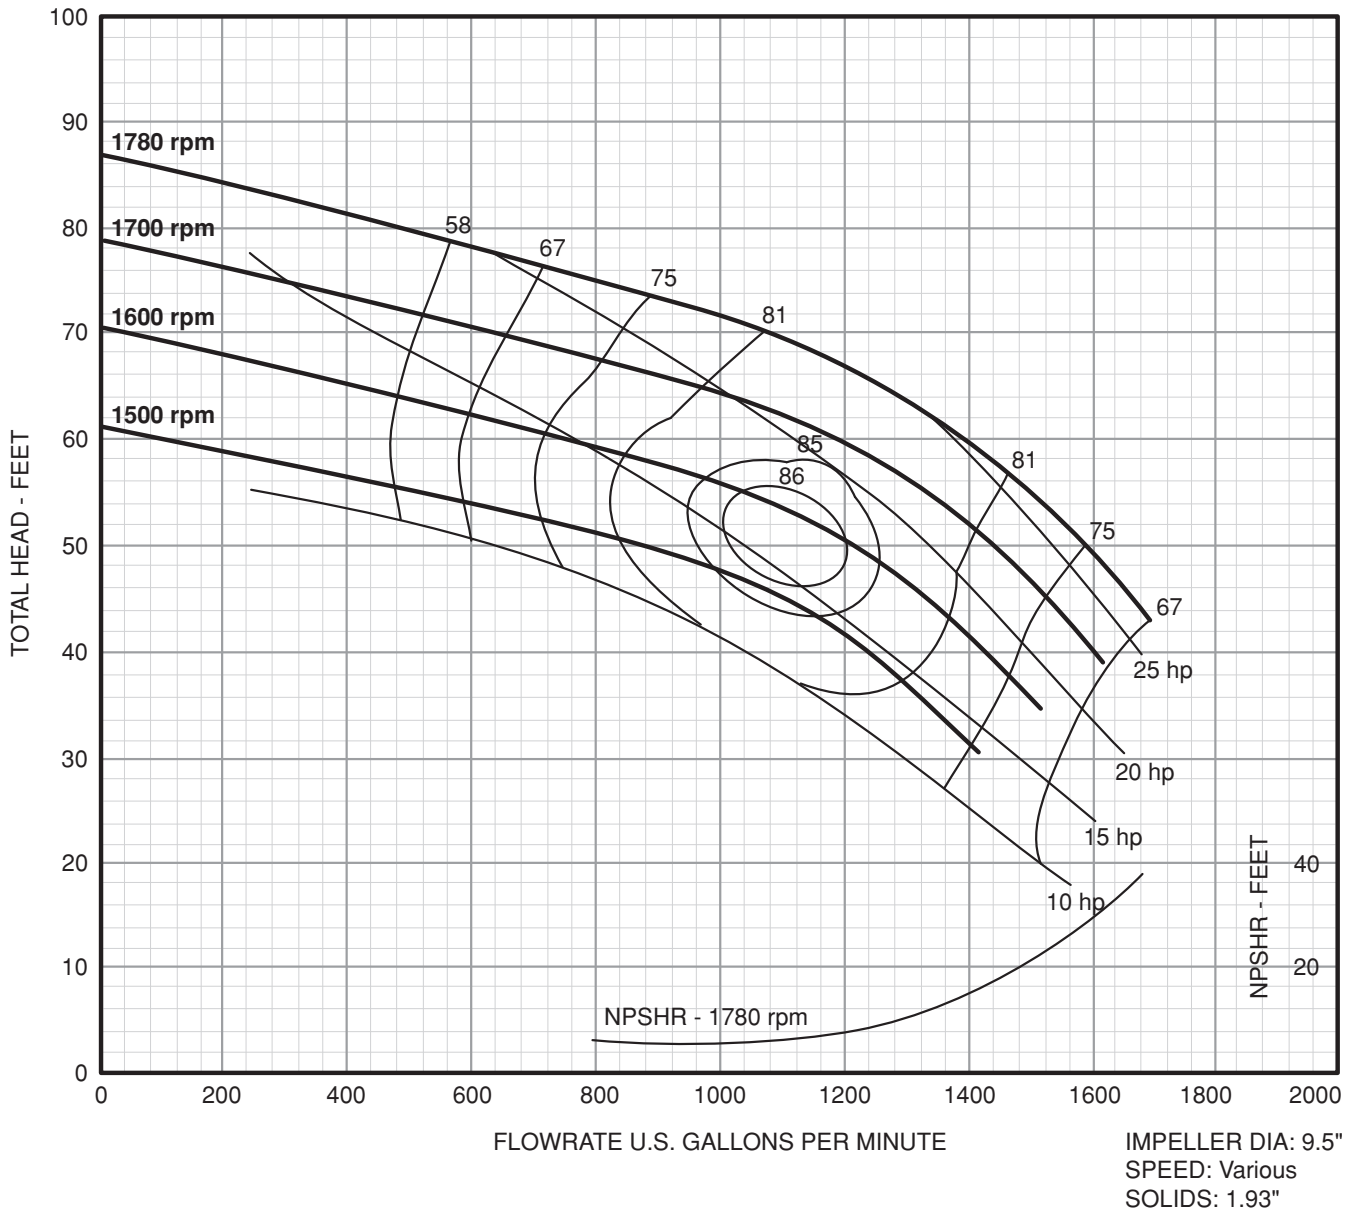

Performance Curve:

Variable Speed

Frame Mount 7.5" 3 x 4 - 75

Performance Curve:

Variable Speed

Frame Mount 7.5" 4 x 4 - 75

Performance Curve:

Variable Speed

Frame Mount 10" 2 x 3 - 10

Performance Curve:

Variable Speed

Frame Mount 10" 2.5 x 4 - 10

Performance Curve:

Variable Speed

Frame Mount 10" 3 x 4 - 10

Performance Curve:

Variable Speed

Frame Mount 10" 4 x 6 - 10

Performance Curve:

Variable Speed

Frame Mount 10" 6 x 8 - 10L

Performance Curve:

Variable Speed

Frame Mount 10" 6 x 8 - 10

Performance Curve:

Variable Speed

Frame Mount 14" 3 x 5 - 14

Performance Curve:

Variable Speed

Frame Mount 14" 4 x 6 - 14

Performance Curve:

Variable Speed