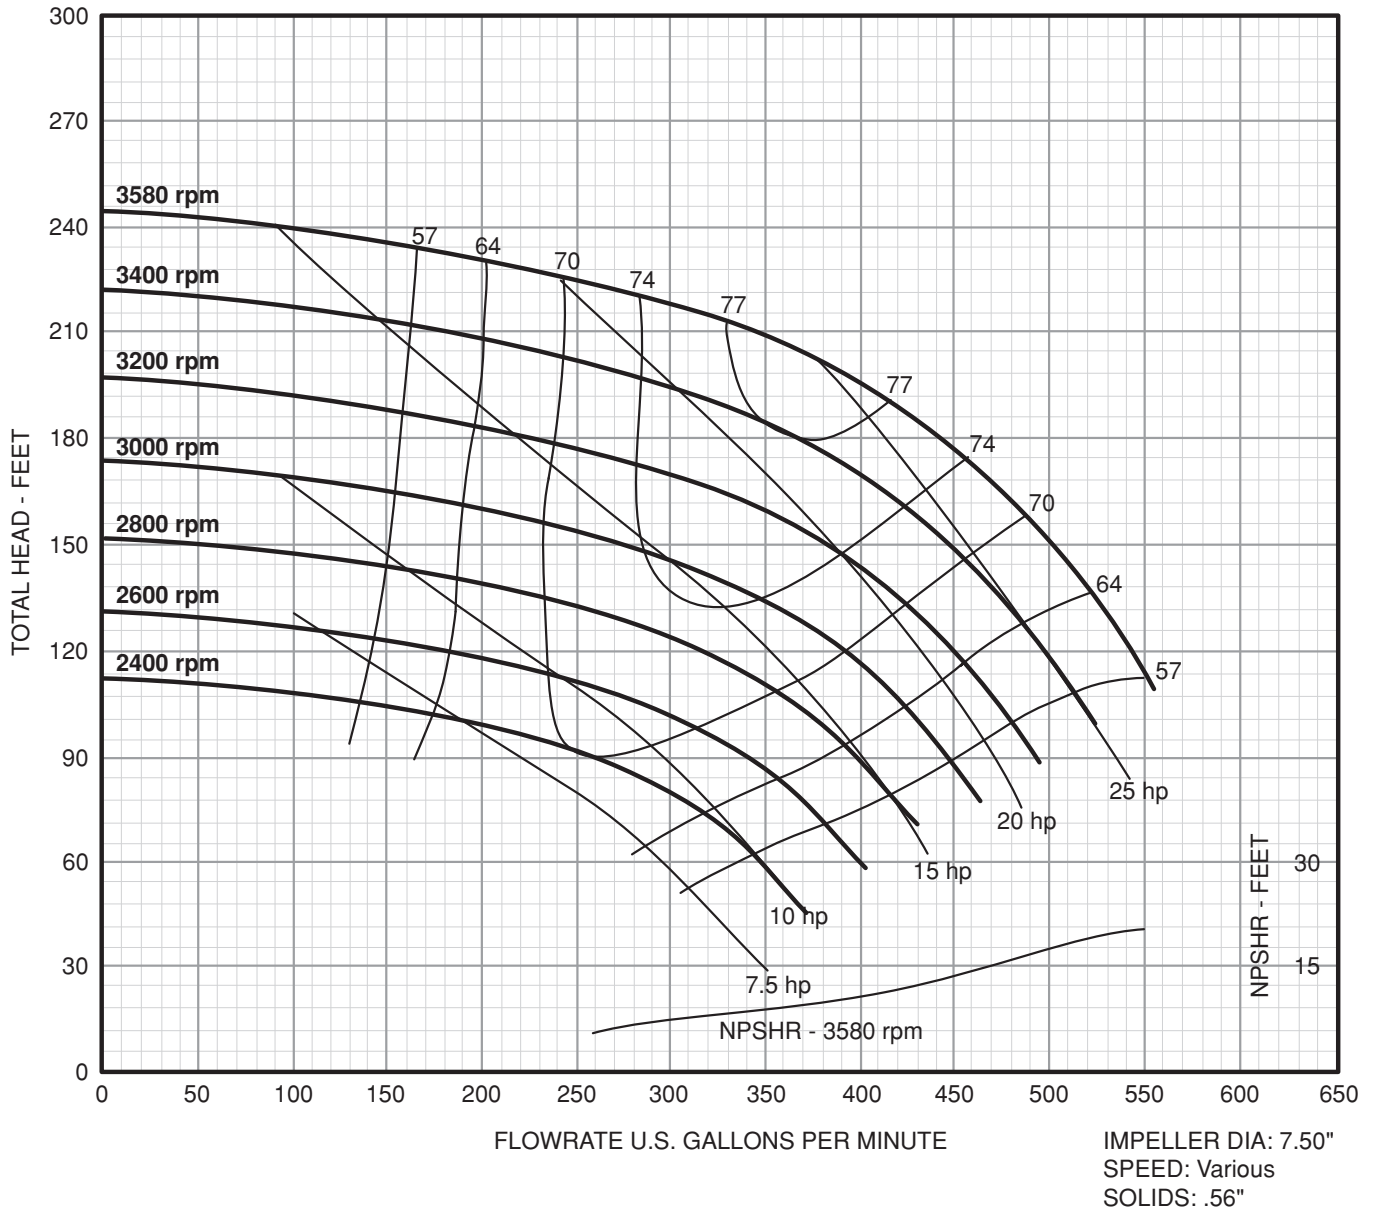

Frame Mount 7.5" 1.5 x 3 - 75

BOOK: FMT-045
DATE: Jan. 1, 2012

Performance Curve:

Variable Speed

Frame Mount 7.5" 2 x 3 - 75

Performance Curve:

Variable Speed

Frame Mount 7.5" 2.5 x 4 - 75

Performance Curve:

Variable Speed

Frame Mount 7.5" 3 x 4 - 75

Performance Curve:

Variable Speed

Frame Mount 7.5" 4 x 4 - 75

Performance Curve:

Variable Speed

Frame Mount 10" 2 x 3 - 10

Performance Curve:

Variable Speed

Frame Mount 10" 2.5 x 4 - 10

Performance Curve:

Variable Speed

Frame Mount 10" 3 x 4 - 10

Performance Curve:

Variable Speed

Frame Mount 10" 4 x 6 - 10

Performance Curve:

Variable Speed

Frame Mount 10" 6 x 8 - 10L

Performance Curve:

Variable Speed

Frame Mount 10" 6 x 8 - 10