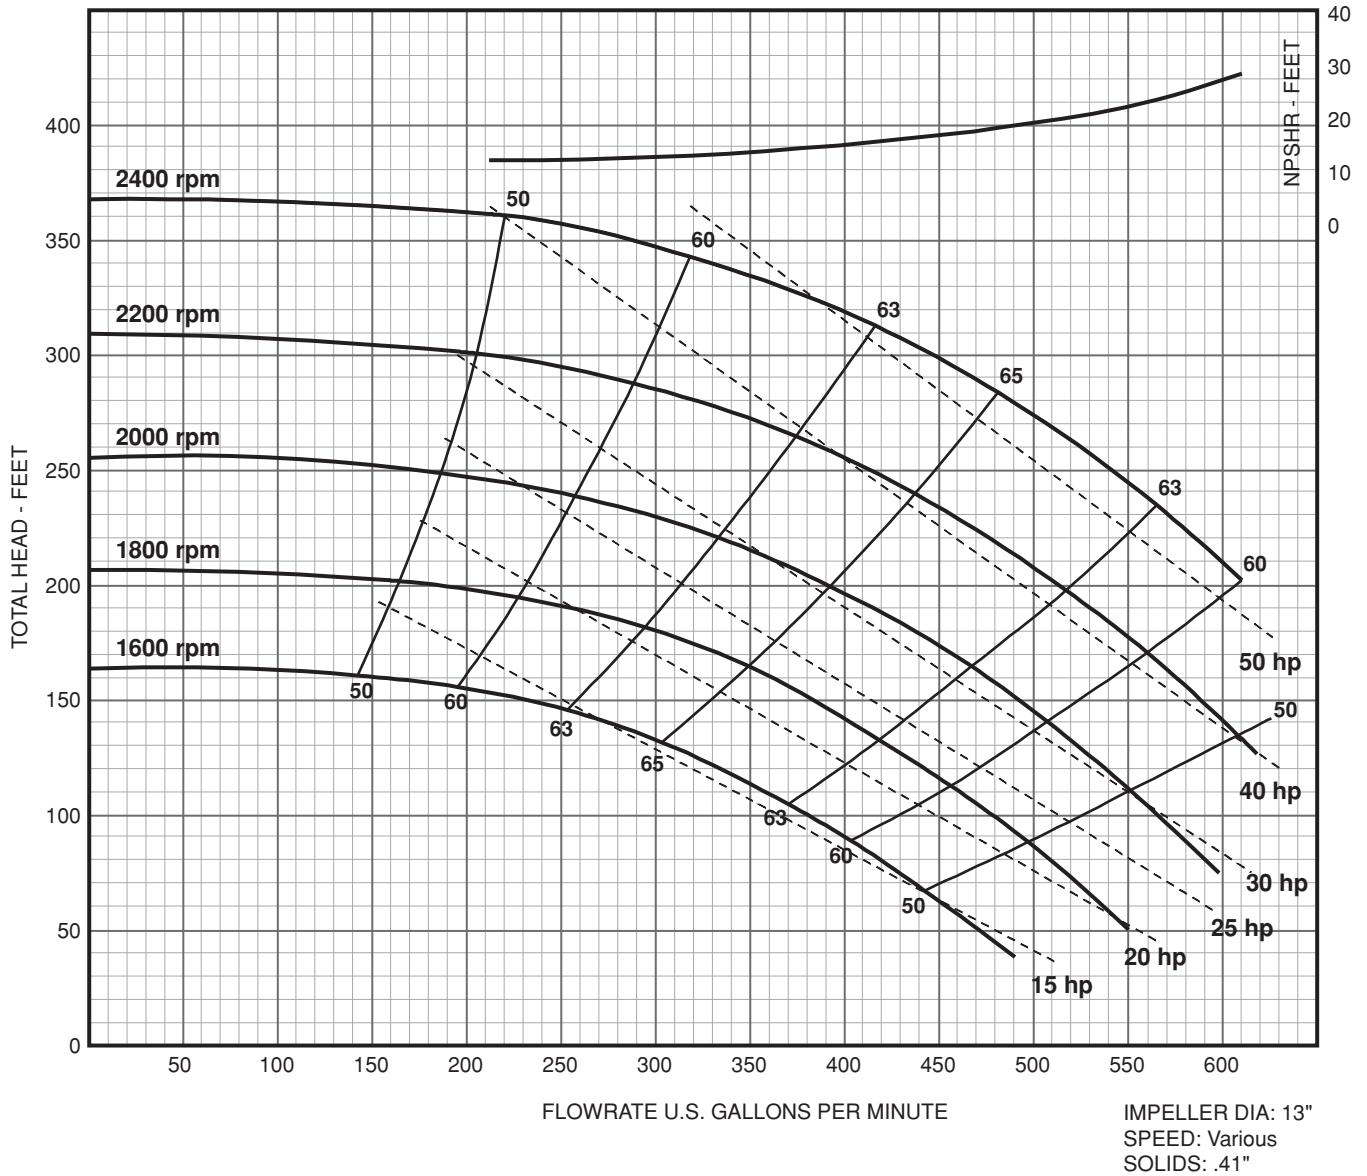

Frame Mount 9" 3 x 4 - 9

Performance Curve:

Variable Speed

Frame Mount 9" 6 x 8 - 9

Performance Curve:

Variable Speed

Frame Mount 13" 2.5 x 3 - 13

Performance Curve:

Variable Speed

Frame Mount 13" 4 x 6 - 13H

Performance Curve:

Variable Speed

Frame Mount 13" 6 x 8 - 13

Performance Curve:

Variable Speed

Frame Mount 13" 8 x 10 - 13

Performance Curve:

Variable Speed