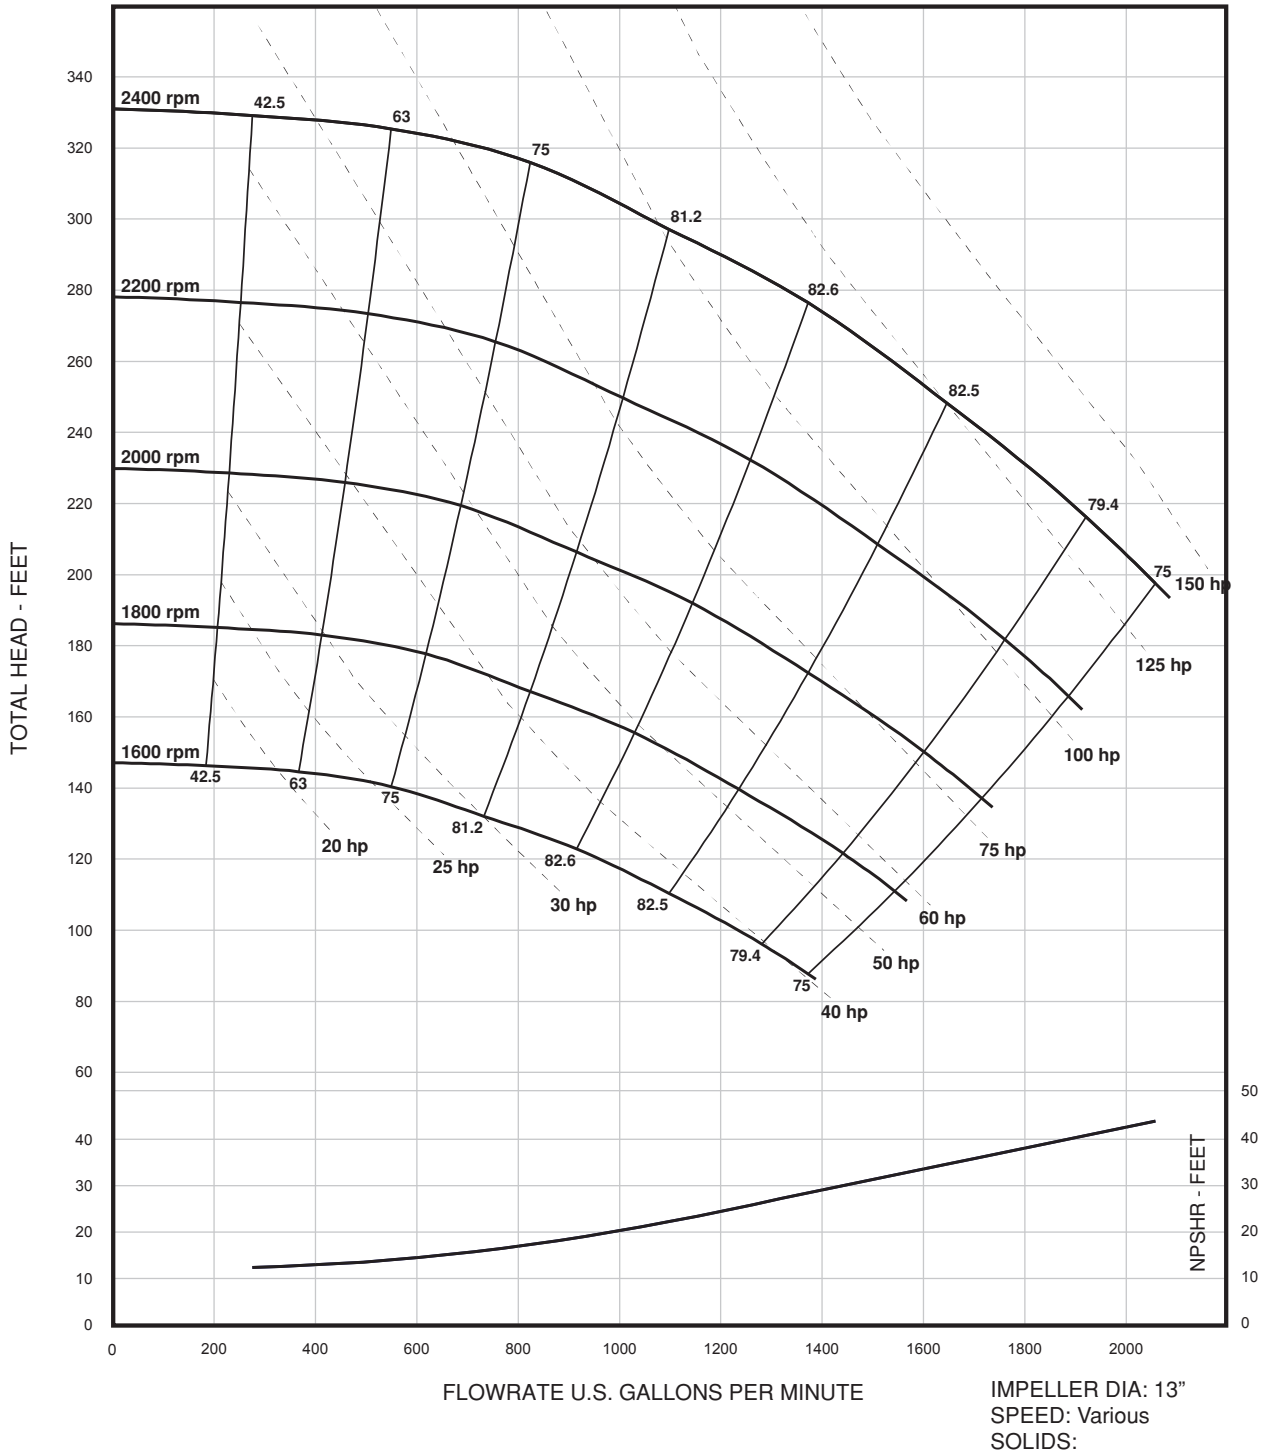

Frame Mount 9" 3 x 4 - 9

Performance Curve:

Variable Speed

Frame Mount 9" 6 x 8 - 9

Performance Curve:

Variable Speed

Frame Mount 13" 2.5 x 3 - 13

Performance Curve:

Variable Speed

Frame Mount 13" 4 x 6 - 13H

Performance Curve:

Variable Speed

Frame Mount 13" 6 x 8 - 13

Performance Curve:

Variable Speed

Frame Mount 13" 8 x 10 - 13

Performance Curve:

Variable Speed