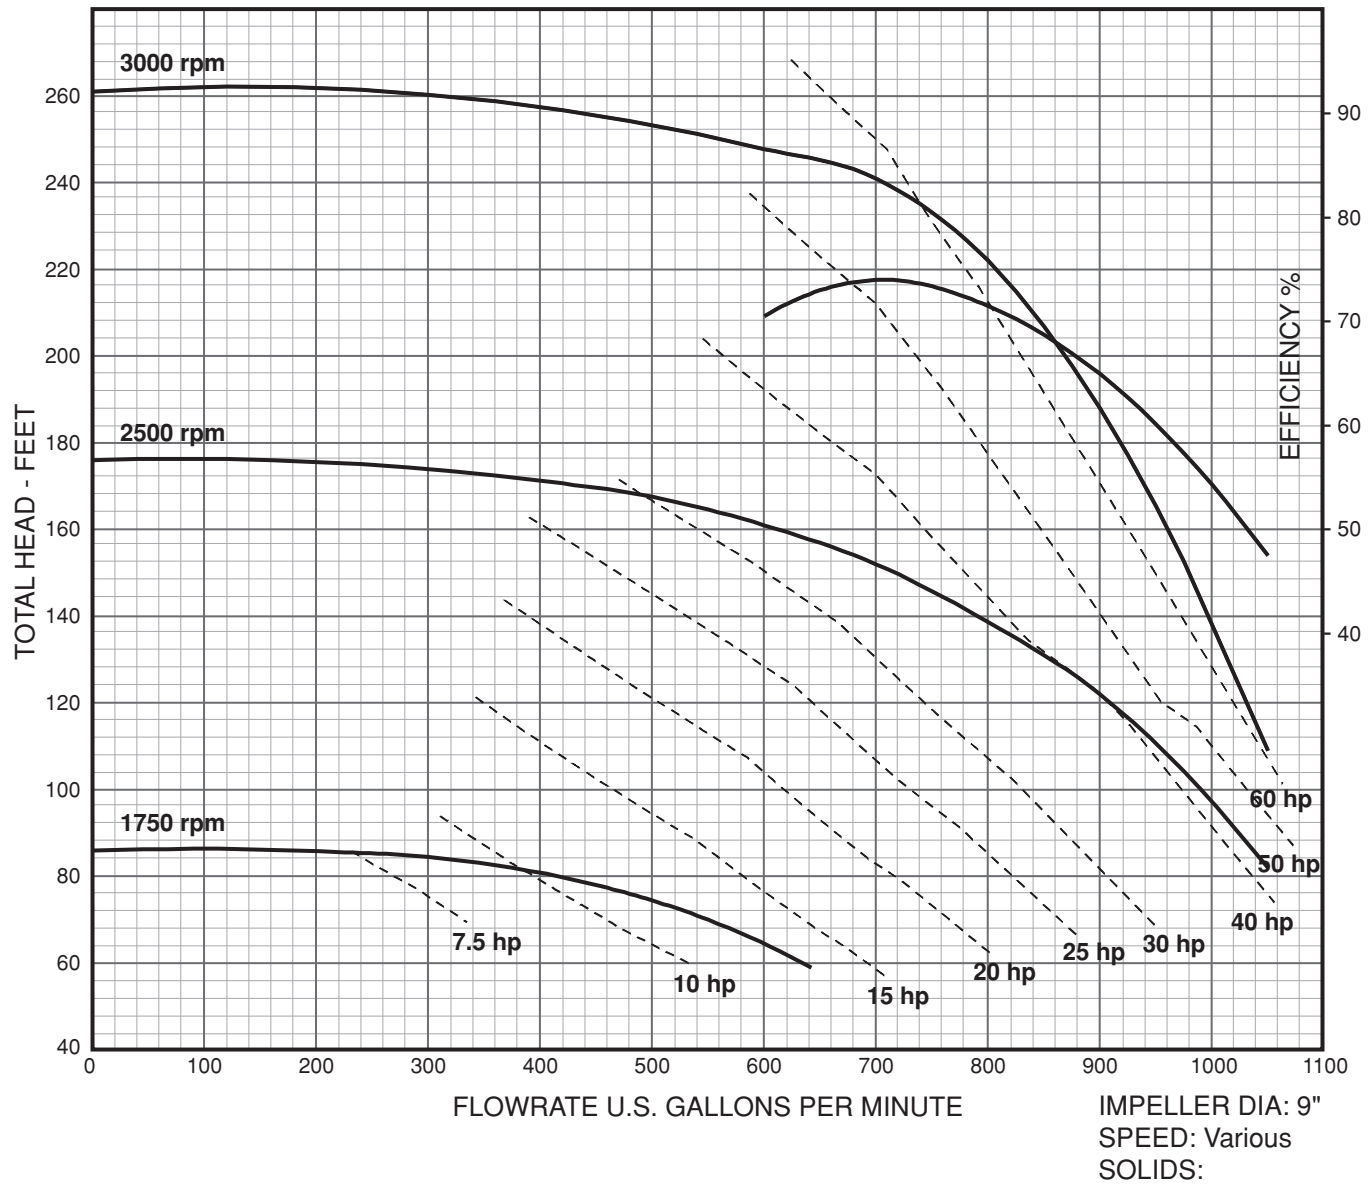

Frame Mount 9" 3 x 4 - 9

Performance Curve:

Variable Speed

Frame Mount 9" 6 x 8 - 9

Performance Curve:

Variable Speed

Frame Mount 13" 2.5 x 3 - 13

Performance Curve:

Variable Speed

Frame Mount 13" 4 x 6 - 13H

Performance Curve:

Variable Speed

Frame Mount 13" 6 x 8 - 13

Performance Curve:

Variable Speed

Frame Mount 13" 8 x 10 - 13

Performance Curve:

Variable Speed