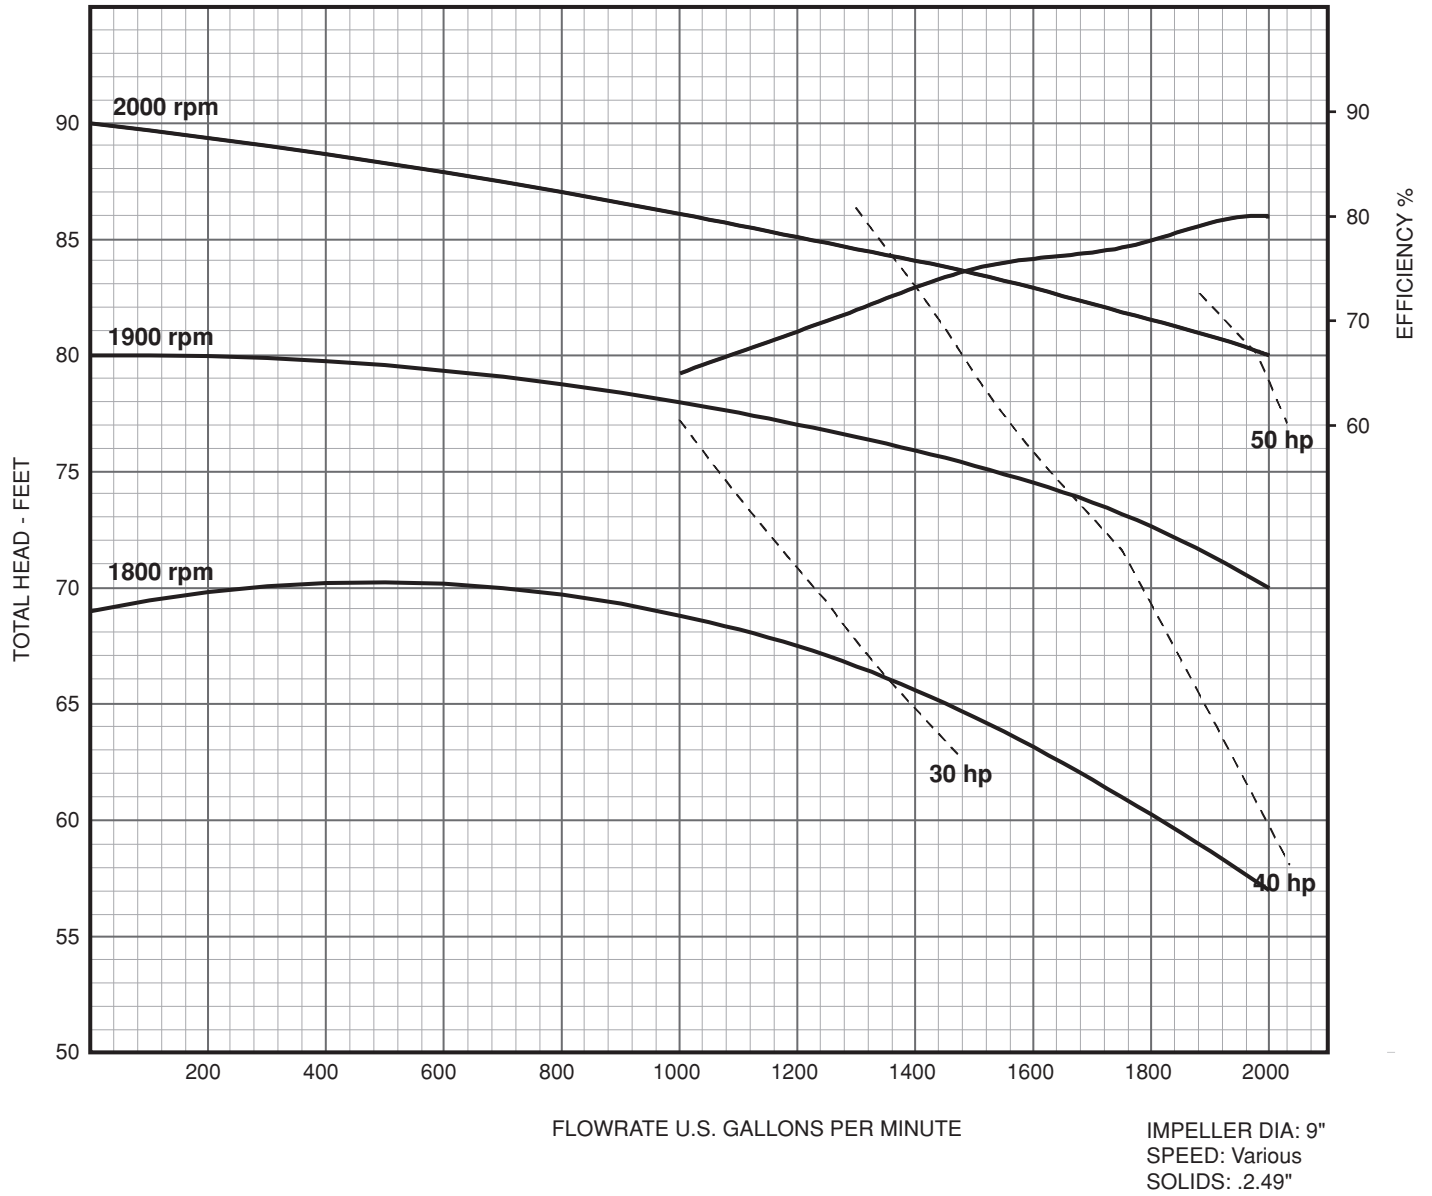

Frame Mount 9" 3 x 4 - 9

Performance Curve:

Variable Speed

Frame Mount 9" 6 x 8 - 9

Performance Curve:

Variable Speed

Frame Mount 13" 2.5 x 3 - 13

Performance Curve:

Variable Speed

Frame Mount 13" 4 x 6 - 13H

Performance Curve:

Variable Speed

Frame Mount 13" 6 x 8 - 13

Performance Curve:

Variable Speed

Frame Mount 13" 8 x 10 - 13

Performance Curve:

Variable Speed