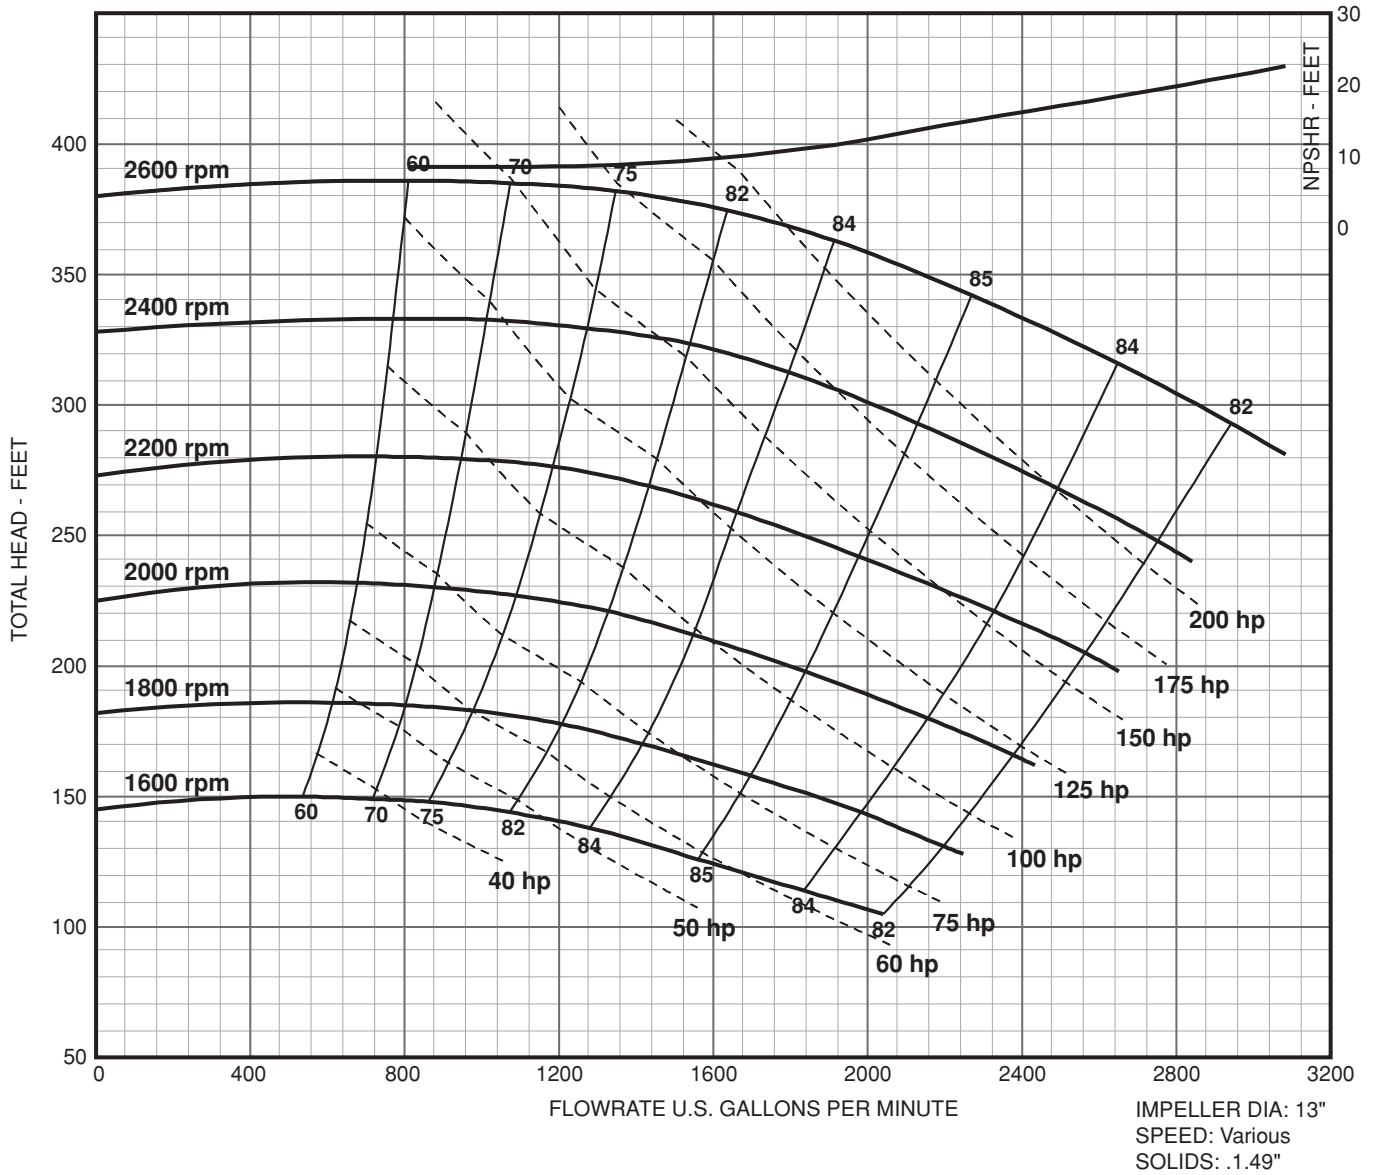

Frame Mount 9" 3 x 4 - 9

Performance Curve:

Variable Speed

Frame Mount 9" 6 x 8 - 9

Performance Curve:

Variable Speed

Frame Mount 13" 2.5 x 3 - 13

Performance Curve:

Variable Speed

Frame Mount 13" 4 x 6 - 13H

Performance Curve:

Variable Speed

Frame Mount 13" 6 x 8 - 13

Performance Curve:

Variable Speed

Frame Mount 13" 8 x 10 - 13

Performance Curve:

Variable Speed