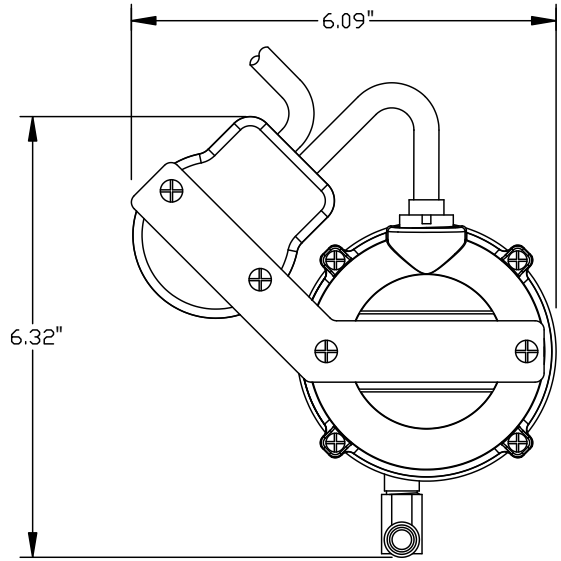

SERIE ABS

1-ABS