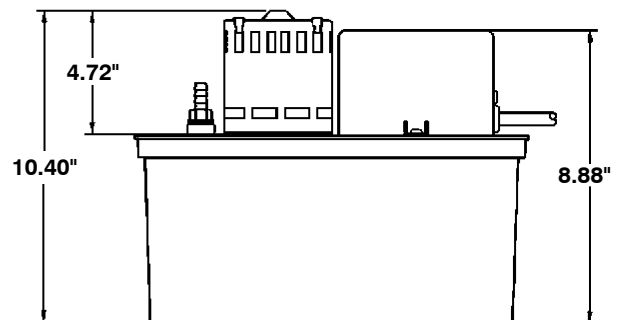

VCL-24UL, VCL-24ULS, VCL-24ULS, VCL-45ULS, VCL-45ULS