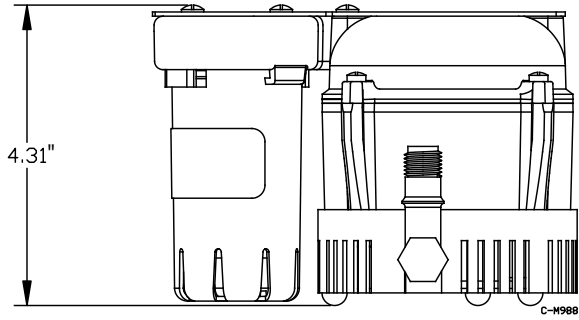

SERIE ABS

1-ABS