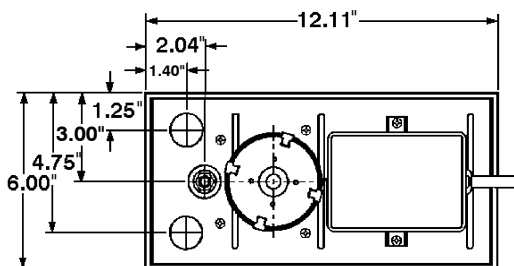

VCL-24UL, VCL-24ULS, VCL-24ULS, VCL-45ULS, VCL-45ULS