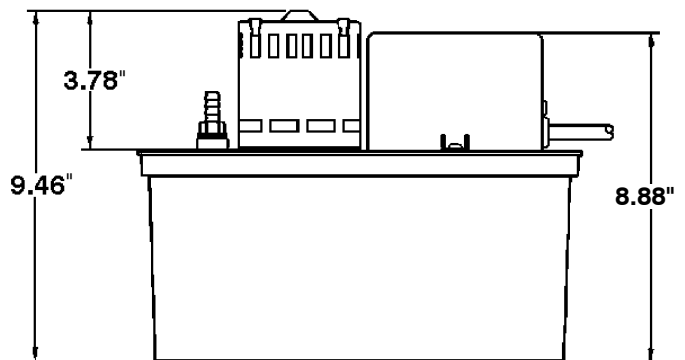

SERIE VCL

VCL-14ULS