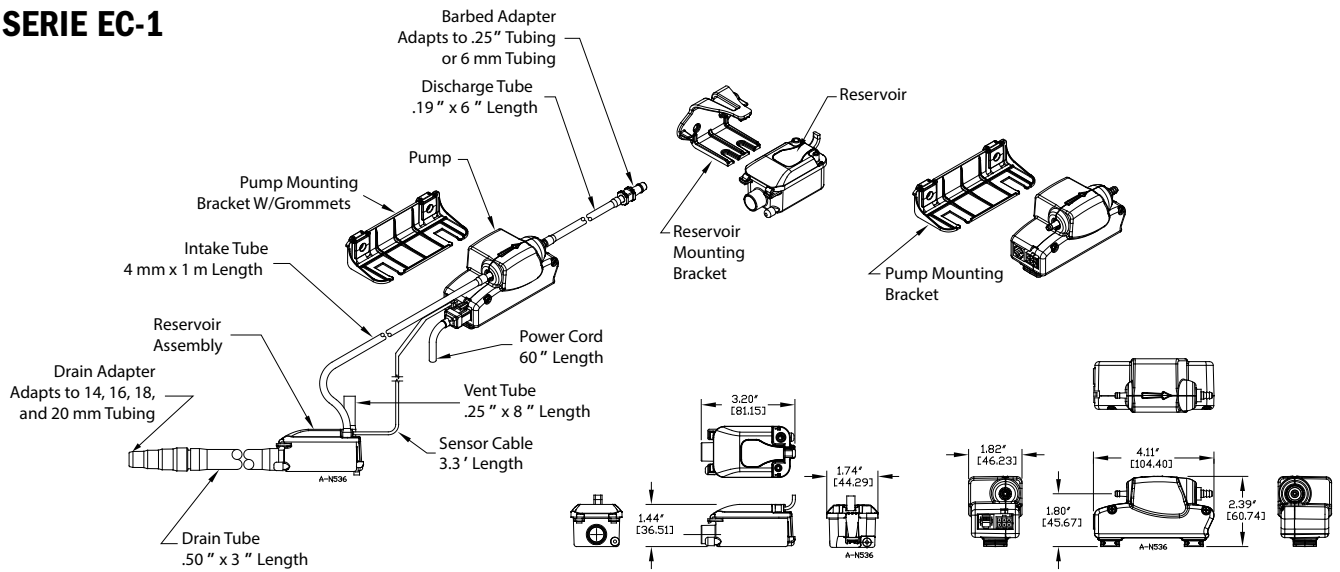

SERIE VCMX

Model0	DIM "A"	DIM "B"	DIM "C"	DIM "D"
VCMX-20UL	6.5" (165.1mm)	10.2" (259.1 mm)	4.8" (121.9 mm)	3.4" (86.4 mm)
VCMX-20ULS	6.5" (165.1mm)	10.2" (259.1 mm)	4.8" (121.9 mm)	3.4" (86.4 mm)
VCMX-20ULST	6.5" (165.1mm)	10.2" (259.1 mm)	4.8" (121.9 mm)	3.4" (86.4 mm)
VCMX-20ULS-C	6.8" (172.7mm)	10.3" (261.6 mm)	5.1" (129.5 mm)	3.4" (86.4 mm)

2-ABS

3-ABS

SERIE EC

SERIE EC-1

SERIE EC-OP-K