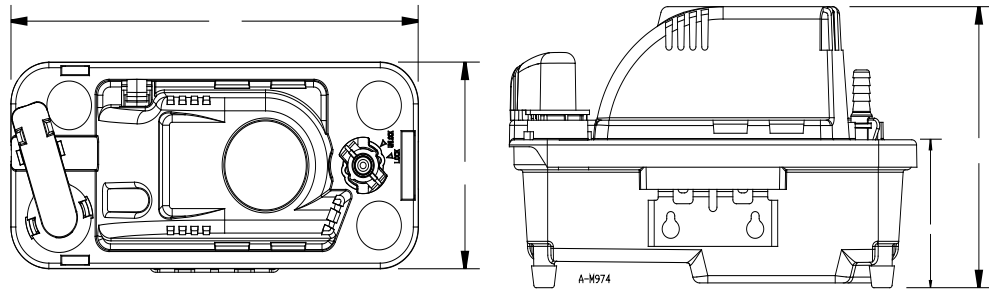

SERIE VCMX

Model0	DIM "A"	DIM "B"	DIM "C"	DIM "D"
VCMX-20UL	6.5" (165.1mm)	10.2" (259.1 mm)	4.8" (121.9 mm)	3.4" (86.4 mm)
VCMX-20ULS	6.5" (165.1mm)	10.2" (259.1 mm)	4.8" (121.9 mm)	3.4" (86.4 mm)
VCMX-20ULST	6.5" (165.1mm)	10.2" (259.1 mm)	4.8" (121.9 mm)	3.4" (86.4 mm)
VCMX-20ULS-C	6.8" (172.7mm)	10.3" (261.6 mm)	5.1" (129.5 mm)	3.4" (86.4 mm)