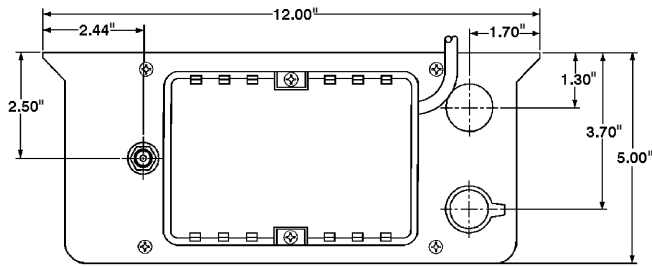

SERIE VCC

SERIE VCMA

SERIE VCL