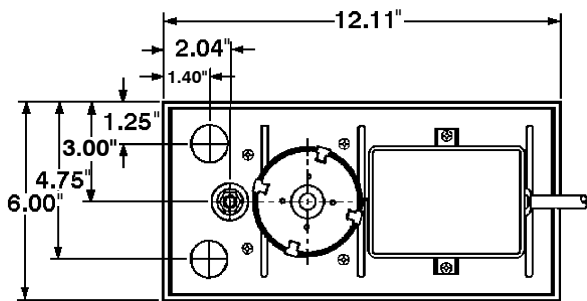

SERIE VCL

VCL-14ULS