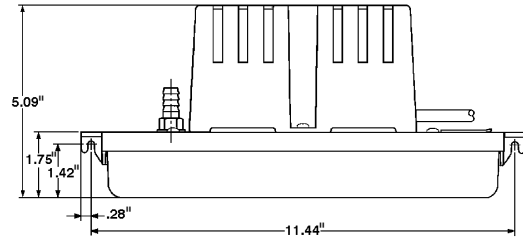

SERIE VCC

SERIE VCMA

SERIE VCL