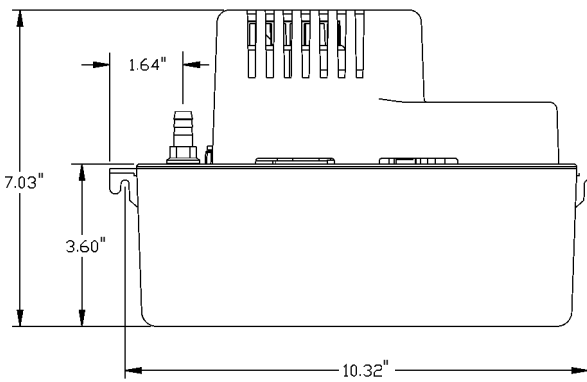

SERIE VCC

SERIE VCMA

SERIE VCL